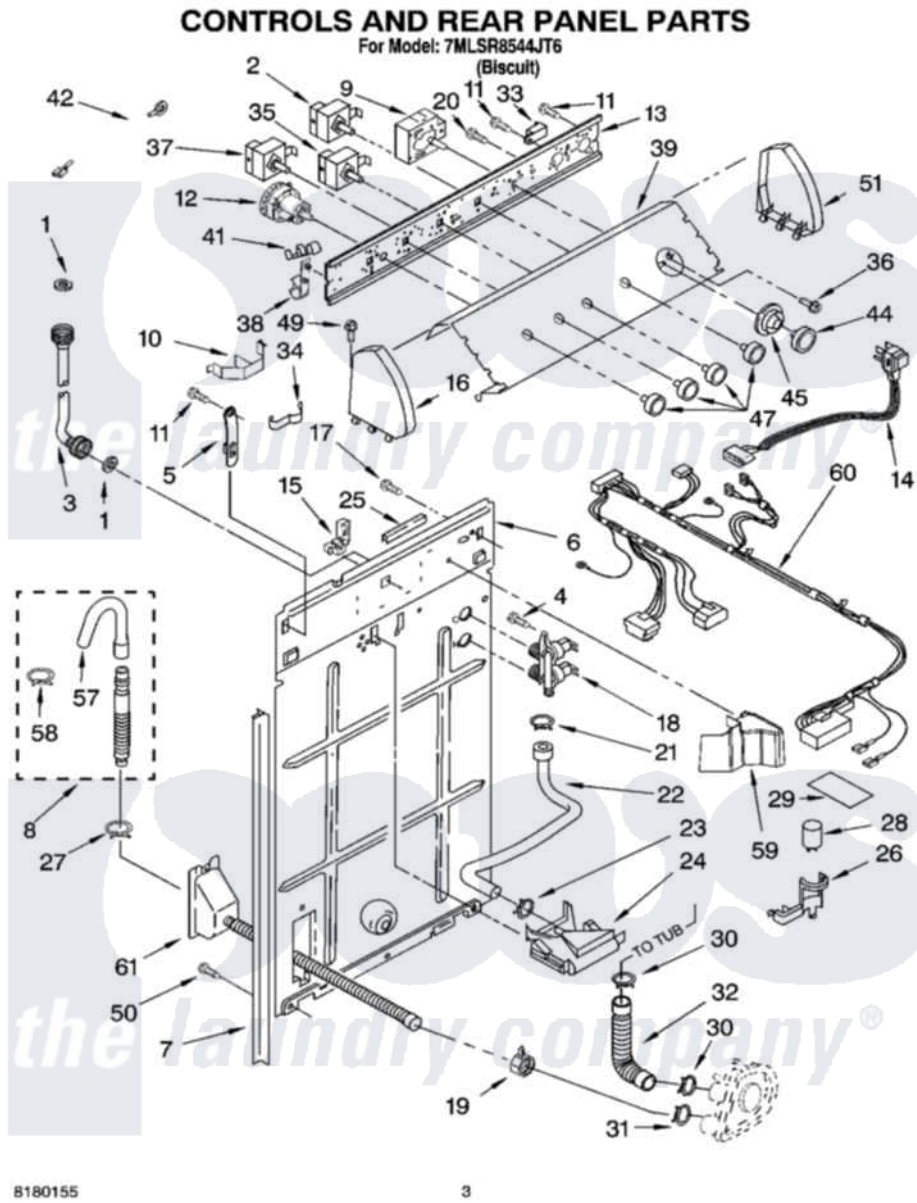

Whirlpool 7MLSR8544JT6 02 - CONTROLS AND REAR PANEL PARTS

Whirlpool [Residential Whirlpool 7MLSR8544JT6 Washer Parts](#) Parts Diagram 02 - CONTROLS AND REAR PANEL PARTS

[Click on the part number to view part](#)

Item	Original Part Number	Replaced By	Status	Part Description
1	3976300	16123		Washer Inlet-Hose Miscellaneous Parts Must be Ordered Separately.
2	3949187	W10168262		Switch, Rotary
3	3949374	89503		Hose-Inlet
"	3949375	89503		Hose-Inlet
4	9740848			Screw, Mixing Valve Mounting
5	8318255	8568314		Strap, Console
6	8318405			Panel, Rear
7	62747			Pad, Rear Panel
8	3951609	285664		Hose
"	661577	285666		Hose
"	3357090	285702		Hose
9	3951702			Timer, Control
10	8055003			Clip, Harness And Pressure Switch
11	00767			Screw, 8A X 3/8 HeX Washer