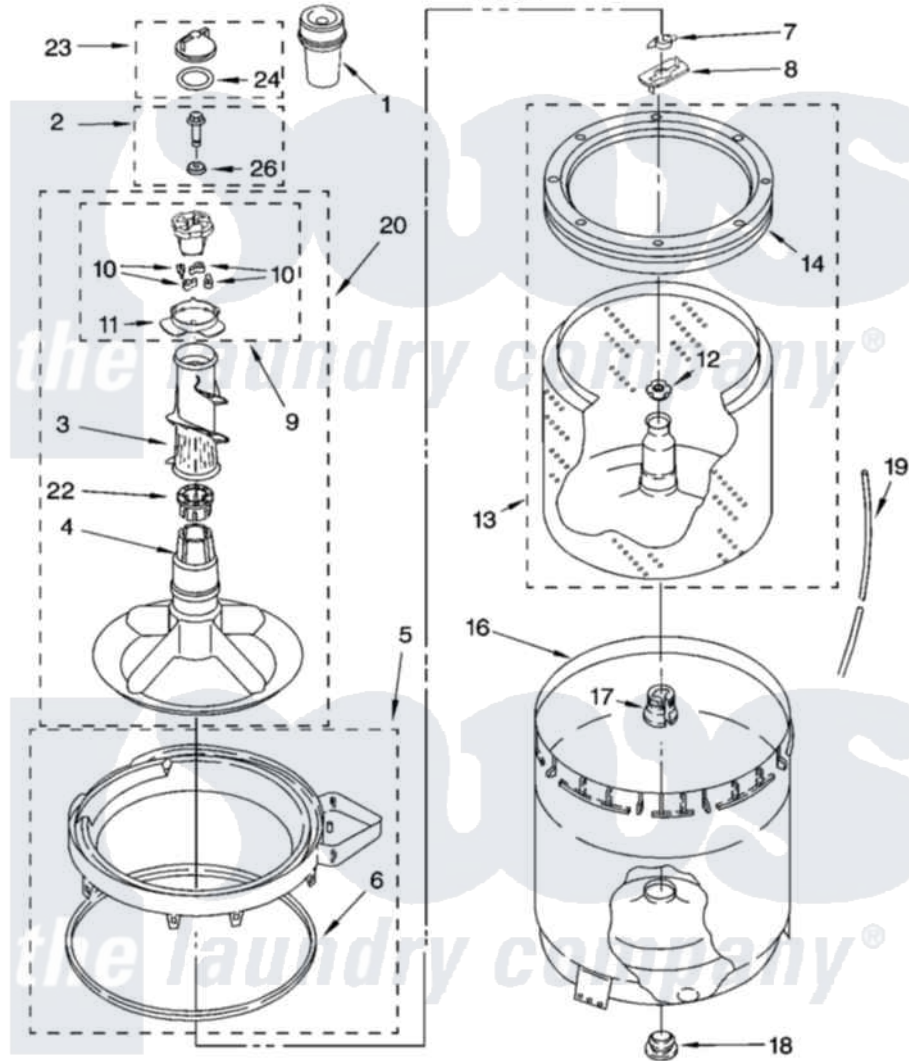

Whirlpool 7MLSR8544JT6 03 - AGITATOR, BASKET AND TUB PARTS

AGITATOR, BASKET AND TUB PARTS

For Model: 7MLSR8544JT6
(Biscuit)

8180155

5

Whirlpool [Residential Whirlpool 7MLSR8544JT6 Washer Parts](#) Parts Diagram 03 - AGITATOR, BASKET AND TUB PARTS

[Click on the part number to view part](#)

| Item | Original Part Number | Replaced By | Status | Part Description |
|------|-------------------------|---------------------------|--------|-----------------------------|
| 1 | 63580 | | | Dispenser, Fabric Softener |
| 2 | 358237 | | | Screw And Washer |
| 3 | 3363003 | | | Mover, Clothes |
| 4 | 3951632 | | | Agitator |
| 5 | 8528150 | W10445870 | | Ring-Tub |
| 6 | 3976308 | | | Gasket, Tub Ring |
| 7 | 3354845 | | | Clip, Agitator |
| 8 | 3355921 | 8543666 | | Washer, Agitator |
| 9 | 3951682 | 285809 | | Cam-Agitator |
| 10 | 3366877 | 80040 | | Dog-Agitator |
| 11 | 3952374 | | | Bearing, Driven Cam |
| 12 | 21366 | | | Nut, Spanner |
| 13 | 8526017 | W10389329 | | Clothes Container, Assembly |
| 14 | 8519788 | 387240 | | Ring, Balance |
| 16 | 63849 | | | Strain Relief, Power Cord |
| 17 | 389140 | | | Tub Block, Basket Drive |

| | | | |
|----|-------------------------|---------------------------|-----------------------|
| 18 | 383727 | | Gasket, Centerpodt |
| 19 | 3347780 | 353244 | Hose, Pressure Switch |
| 20 | 3951744 | | Agitator Assembly |
| 22 | 3951608 | | Spacer, Thrust |
| 23 | 3354733 | W10074580 | Cap, Barrier |
| 24 | 3348855 | W10072840 | Fabric Softener |
| 26 | 3949550 | | Washer |