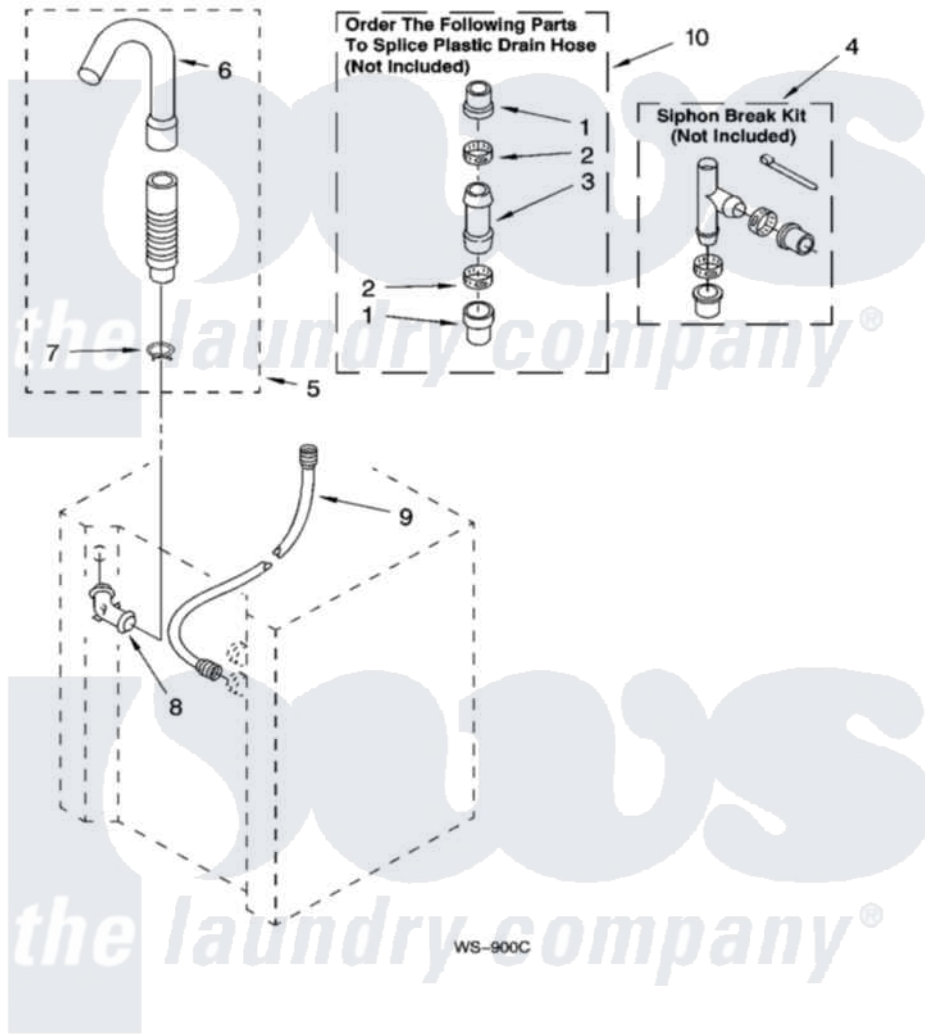

Whirlpool 7MLTG8234PQ1 13 - WATER SYSTEM PARTS

WATER SYSTEM PARTS

For Model: 7MLTG8234PQ1
(Designer White)

8180818

19

Whirlpool Residential Whirlpool 7MLTG8234PQ1 Washer/Dryer Parts Parts Diagram 13 - WATER SYSTEM PARTS
Click on the part number to view part

| Item | Original Part Number | Replaced By | Status | Part Description |
|------|-------------------------|---------------------------|---------------|--------------------------------|
| 1 | 285321 | | | Water System Parts |
| 2 | 65349 | 285655 | | Clamp, Hose |
| 3 | 16272 | | | Connector, Straight |
| 4 | 285320 | | | Water System Parts |
| 5 | 661575 | 285664 | | Hose |
| " | 8066182 | W10108350 | | Hose, Corrugated Plastic Drain |
| " | 661577 | 285666 | | Hose |
| 6 | 3357027 | | | Nozzle, Hose Drain |
| 7 | 3357331 | | | Clamp, Drain |
| 8 | 356739 | 8557915 | | Connector, Hose |
| 9 | 3354858 | 89503 | | Hose-Inlet |
| 10 | 285442 | | | Water System Parts |
| " | BLANK | | Not Available | WS-900C |