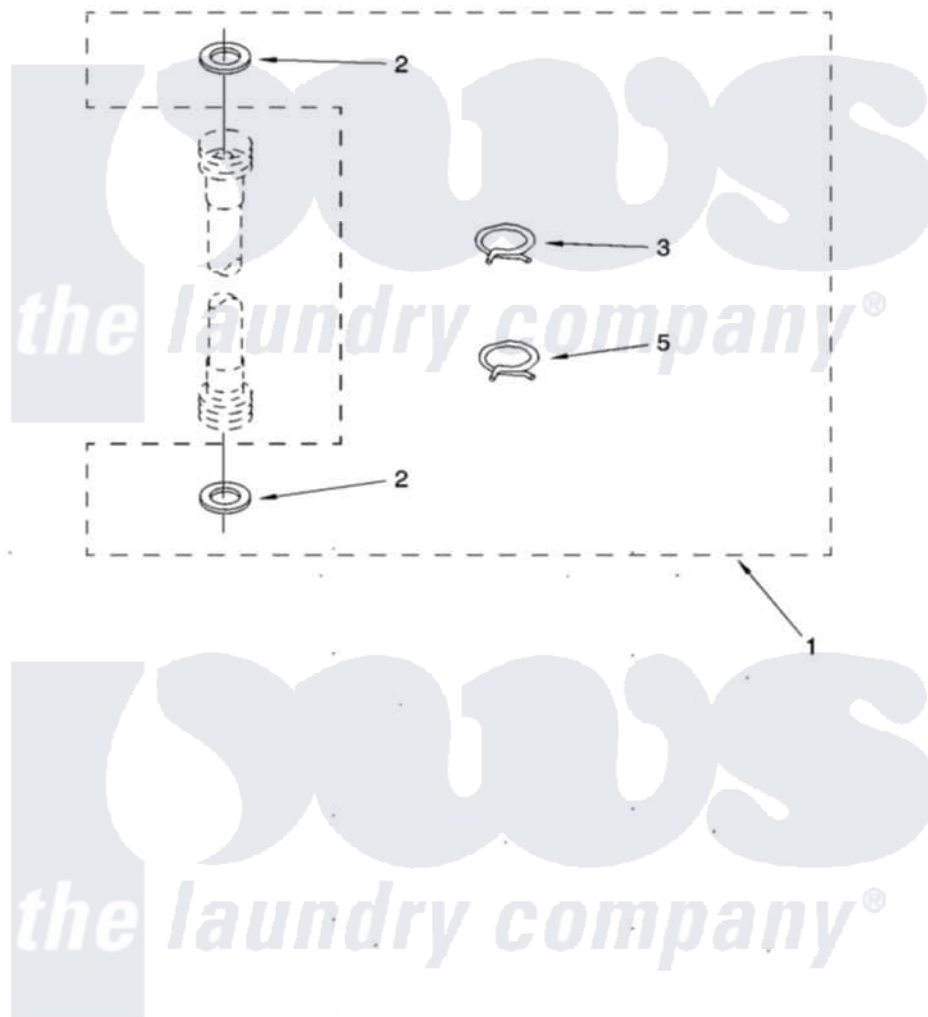

**MISCELLANEOUS PARTS**

For Model: 7MLTG8234PQ1  
(Designer White)

[Whirlpool Residential Whirlpool 7MLTG8234PQ1 Washer/Dryer Parts](#) Parts Diagram 14 - MISCELLANEOUS PARTS  
Click on the part number to view part

| Item | Original Part Number    | Replaced By            | Status | Part Description  |
|------|-------------------------|------------------------|--------|---|
| 1    | 3356714                 | <a href="#">285609</a> |        | Parts-Misc  |
| 2    | <a href="#">16123</a>   |                        |        | Washer Inlet-Hose<br>Miscellaneous Parts Must be<br>Ordered Separately. |
| 3    | <a href="#">356138</a>  |                        |        | Clamp, Hose   |
| 5    | <a href="#">3357331</a> |                        |        | Clamp, Drain  |