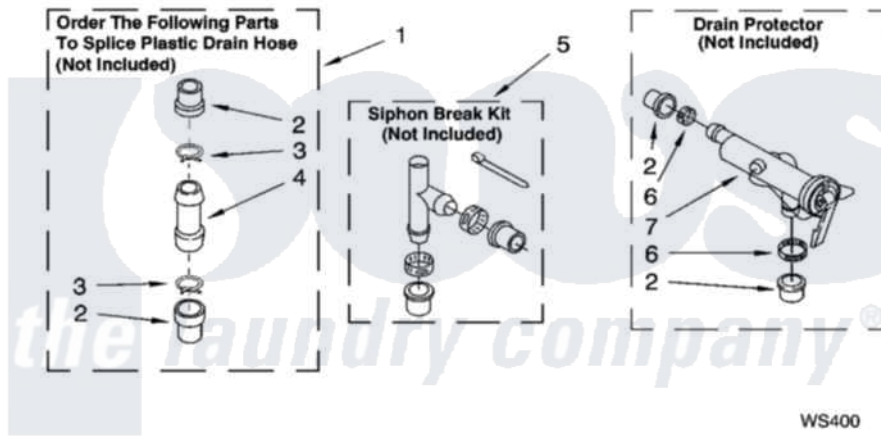

**WATER SYSTEM PARTS**

For Model: 7MRAS8244MQ0  
(Designer White)

8180083

13

Whirlpool [Residential Whirlpool 7MRAS8244MQ0 Washer Parts](#) Parts Diagram 09 - WATER SYSTEM PARTS  
Click on the part number to view part

Item	Original Part Number	Replaced By	Status	Part Description
1	<a href="#">285442</a>			Water System Parts
2	<a href="#">285321</a>			Water System Parts
3	370447	<a href="#">285655</a>		Clamp, Hose
4	<a href="#">16272</a>			Connector, Straight
5	<a href="#">285320</a>			Water System Parts
6	65349	<a href="#">285655</a>		Clamp, Hose
7	<a href="#">367031</a>			Water System Parts