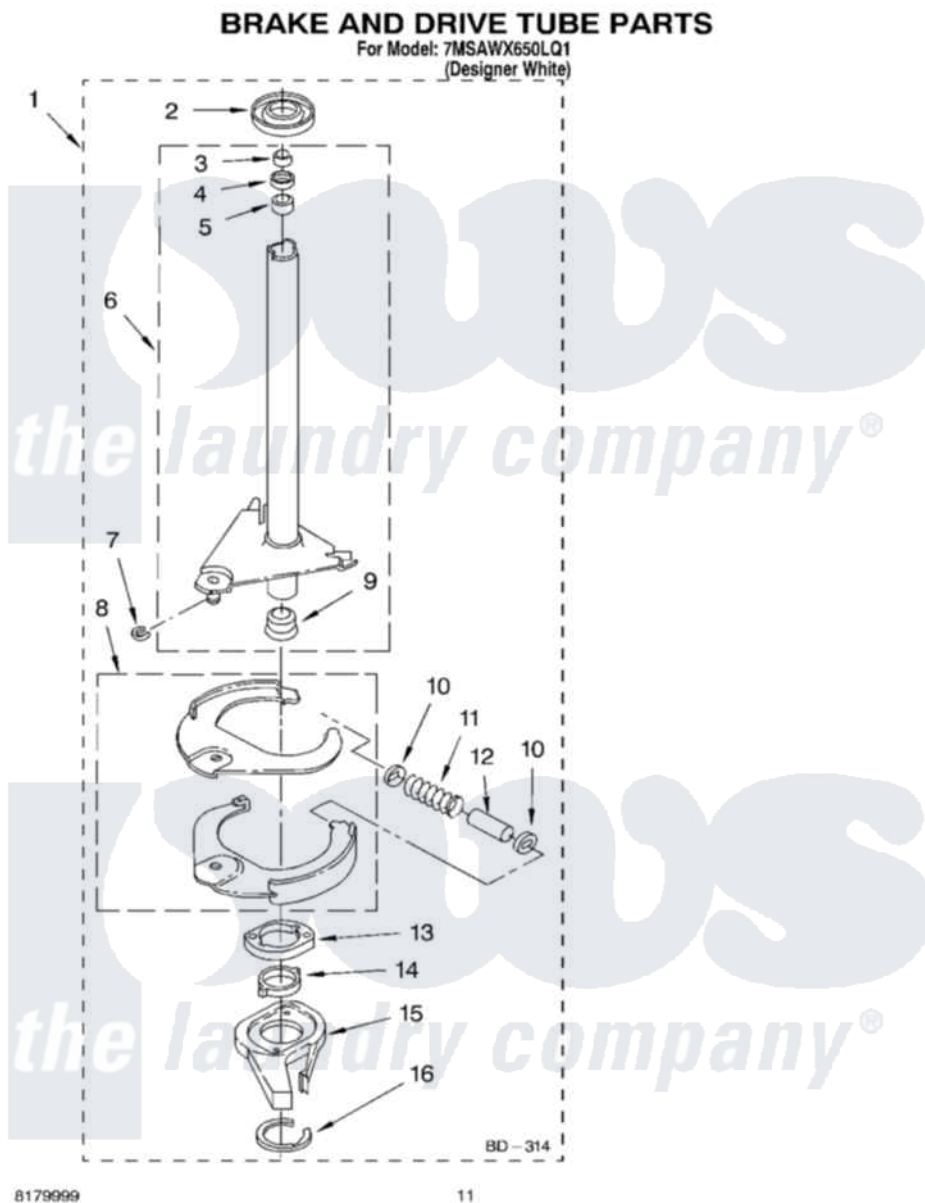

Whirlpool 7MSAWX650LQ1 07 - BRAKE AND DRIVE TUBE PARTS

Whirlpool Residential Whirlpool 7MSAWX650LQ1 Washer Parts Parts Diagram 07 - BRAKE AND DRIVE TUBE PARTS
Click on the part number to view part

Item	Original Part Number	Replaced By	Status	Part Description
1	388951	285792		Basketdrive
2	62658			Ring, Thrust
3	91939			Seal, Shaft
4	356427			Seal, Spin Pinion
5	356937			Spacer, Drive Tube
6	64027	64208		Tube-Spin
7	64035	W10083190		Ring, Retaining
8	64232	285438		Shoe-Brake
9	62703	8546462		"T" Bearing, Spin Tube
10	62648	285658		Sleeve
11	62647		Not Available	Spring, Brake
12	62909	285658		Sleeve
13	63023	8546461		Cam, Brake Release
14	63022			Sleeve, Cam
15	64194	285790		Lining
16	90368	W10083200		Ring, Retaining

" N/A

Not Available

FOLLOWING PARTS NOT
ILLUSTRATED

" [285208](#)

Lubricant