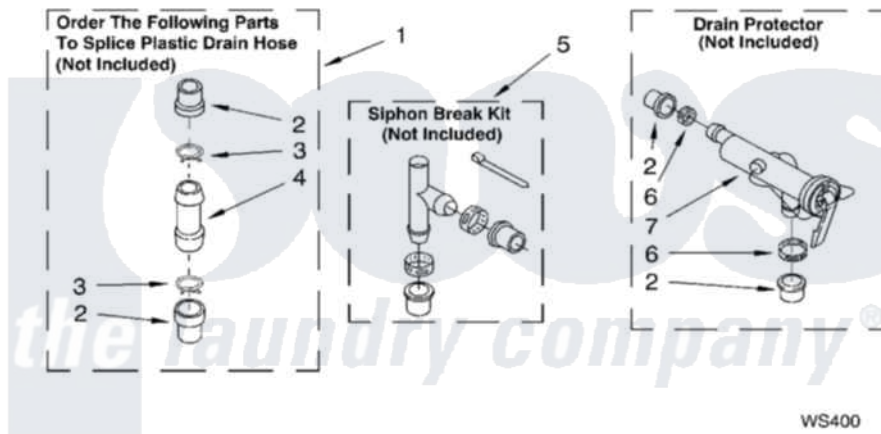

WATER SYSTEM PARTS

For Model: 7MSAWX650LQ1
(Designer White)

8179999

13

Whirlpool Residential Whirlpool 7MSAWX650LQ1 Washer Parts Parts Diagram 09 - WATER SYSTEM PARTS
Click on the part number to view part

Item	Original Part Number	Replaced By	Status	Part Description
1	285442			Water System Parts
2	285321			Water System Parts
3	370447	285655		Clamp, Hose
4	16272			Connector, Straight
5	285320			Water System Parts
6	65349	285655		Clamp, Hose
7	367031			Water System Parts