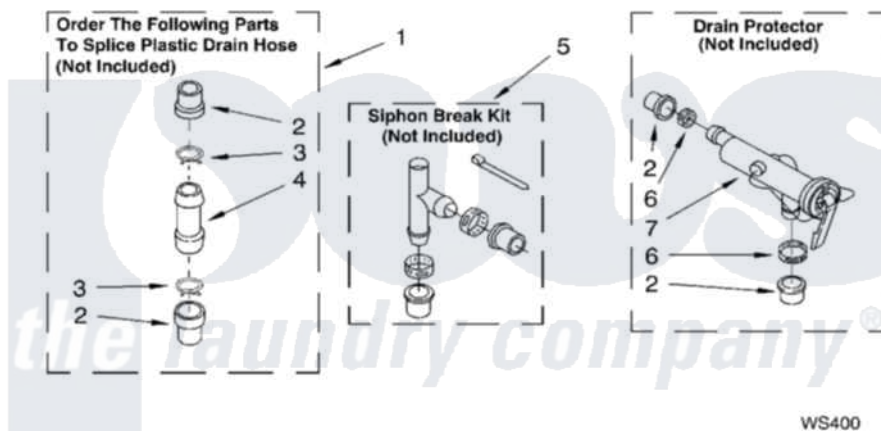

WATER SYSTEM PARTS

For Model: 7MSAWX650MQ0
(Designer White)

8180115

13

Whirlpool [Residential Whirlpool 7MSAWX650MQ0 Washer Parts](#) Parts Diagram 09 - WATER SYSTEM PARTS

Click on the part number to view part

Item	Original Part Number	Replaced By	Status	Part Description
1	285442			Water System Parts
2	285321			Water System Parts
3	370447	285655		Clamp, Hose
4	16272			Connector, Straight
5	285320			Water System Parts
6	65349	285655		Clamp, Hose
7	367031			Water System Parts