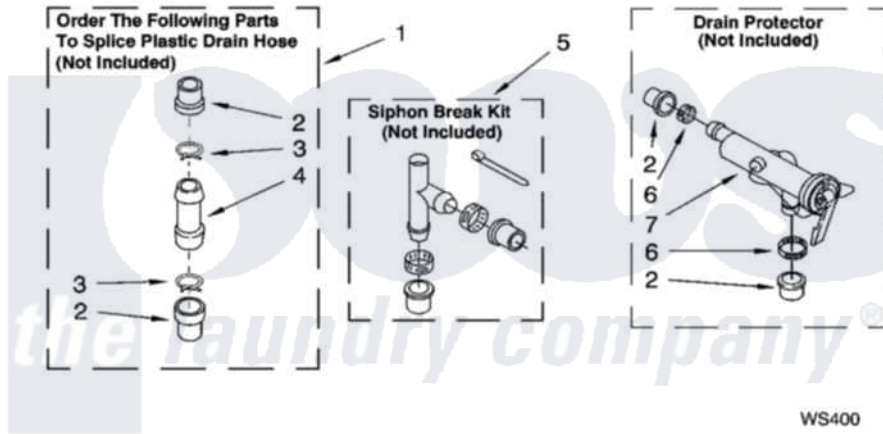

WATER SYSTEM PARTS

For Model: 7MSAWX650MQ1
(Designer White)

8180150

13

Whirlpool [Residential Whirlpool 7MSAWX650MQ1 Washer Parts](#) Parts Diagram 09 - WATER SYSTEM PARTS

[Click on the part number to view part](#)

| Item | Original Part Number | Replaced By | Status | Part Description |
|------|------------------------|------------------------|--------|---------------------|
| 1 | 285442 | | | Water System Parts |
| 2 | 285321 | | | Water System Parts |
| 3 | 370447 | 285655 | | Clamp, Hose |
| 4 | 16272 | | | Connector, Straight |
| 5 | 285320 | | | Water System Parts |
| 6 | 65349 | 285655 | | Clamp, Hose |
| 7 | 367031 | | | Water System Parts |