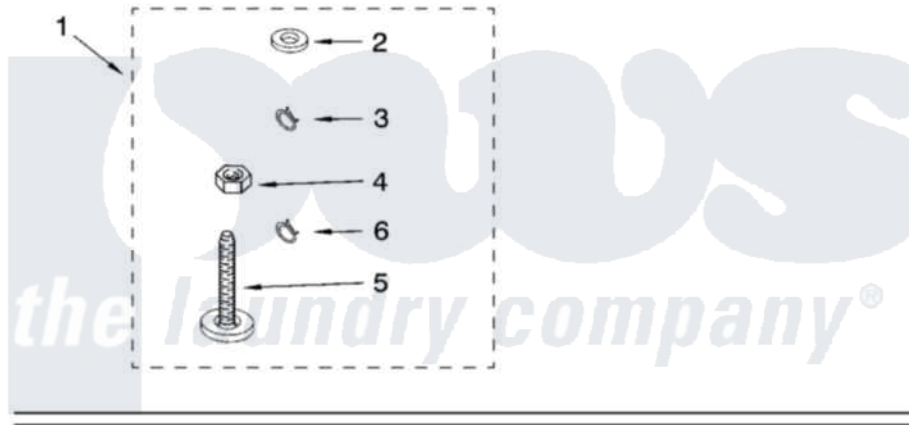

Whirlpool 7MSAWX650MQ1 10 - MISCELLANEOUS PARTS - OPTIONAL PARTS (NOT INCLUDED)

MISCELLANEOUS PARTS

For Model: 7MSAWX650MQ1
(Designer White)

Whirlpool [Residential Whirlpool 7MSAWX650MQ1 Washer Parts](#) Parts Diagram 10 - MISCELLANEOUS PARTS - OPTIONAL PARTS (NOT INCLUDED)
Click on the part number to view part

Item	Original Part Number	Replaced By	Status	Part Description
1	3976263	285654		Parts-Misc
2	3976300	16123		Washer Inlet-Hose Miscellaneous Parts Must be Ordered Separately.
3	3366912	356138		Clamp, Hose
4	3359452			Nut, Lock
5	389102	W10001130		Foot, Leveling
6	3366913	3357331		Clamp, Drain
"	72017			Paint, Touch-Up
"	350938			Paint, Pressurized Spray B
"	350930			Paint, Pressurized Spray B
"	799344			Paint, Touch-Up)
"	N/A		Not Available	OIL
"	350572			Oil
"	N/A		Not Available	LUBRICANT