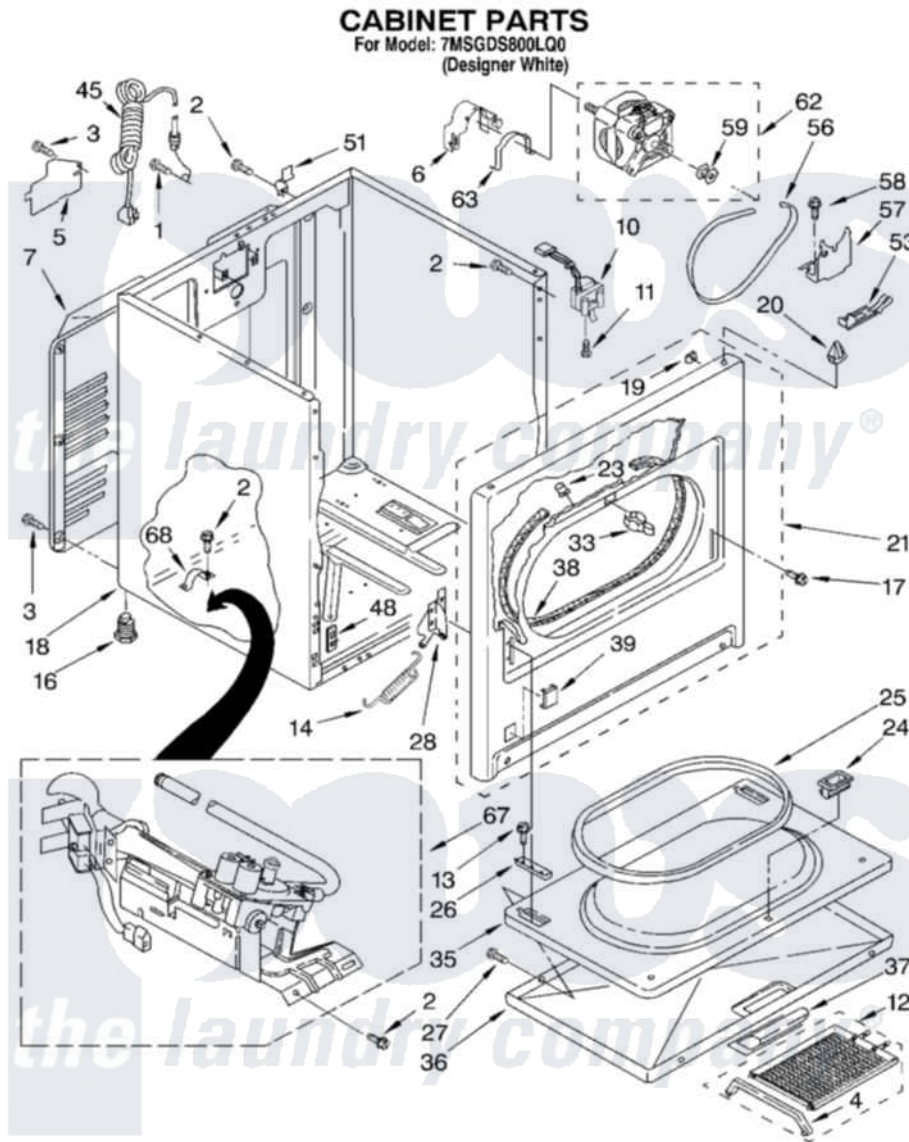

Whirlpool 7MSGDS800LQ0 02 - CABINET PARTS

8179961

3

Whirlpool [Residential Whirlpool 7MSGDS800LQ0 Dryer Parts](#) Parts Diagram 02 - CABINET PARTS
Click on the part number to view part

Item	Original Part Number	Replaced By	Status	Part Description
1	697776	4331106		Screw, No.10-32 X 7/16
2	343641	681414		Screw, 10AB X 1/2
3	693995			Screw, Hex Head
4	692989			BRacket, Dry Rack
5	3396795			Cover, Terminal Block
6	3404162			Clamp, Motor
7	3396805	280043		Panel-Rear
10	3406107			Door Switch Assembly
11	697773	3395530		Screw
12	3406839			Dry Rack Assembly
13	3357011	308685		Side Trim)
14	692495	W10041960		Spring, Door
16	3392100	49621		Feet-Leveling
"	279810			Foot-Optional
17	342043	486146		Screw
18	8530603	8533643		Cabinet

19	98234		Clip, U-Bend
20	690363	18776	Lock, Front Top
21	3395197	279740	Panel
23	685203	279220	Clip
24	3389441		Door Catch Assembly
25	3390731		Seal, Door
26	337189		Clip, Hinge
27	694091		Trim, Side Right Hand
28	8066056		Hinge, Door
"	8066057		Hinge, Door
33	696144	279570	Latch
35	695737		Door, Rear
36	3393549		Door, Front
37	690270	348721	Handle
38	3406129		Seal And Bearing Assembly
39	3394975		Plug, Front Panel
45	344020	3401402	Cord, Power
48	3394083		Clip, Front Panel
51	238088	8066217	Hinge, Top
53	3394332	691366	Idler And Pulley Assembly
56	8066065	341241	Belt
57	348780		Base, Motor
58	3400500		Bolt, 3405245 5/16-18 X 3/4
59	3394341	W10299847	Pulley-Motor
62	8538262	279827	Motor-Drve
63	660658		Clamp, Motor Mounting 343481 685441
67	8318272	W10465748	Burner-Gas
68	341029		Clamp, Pipe Door Spring