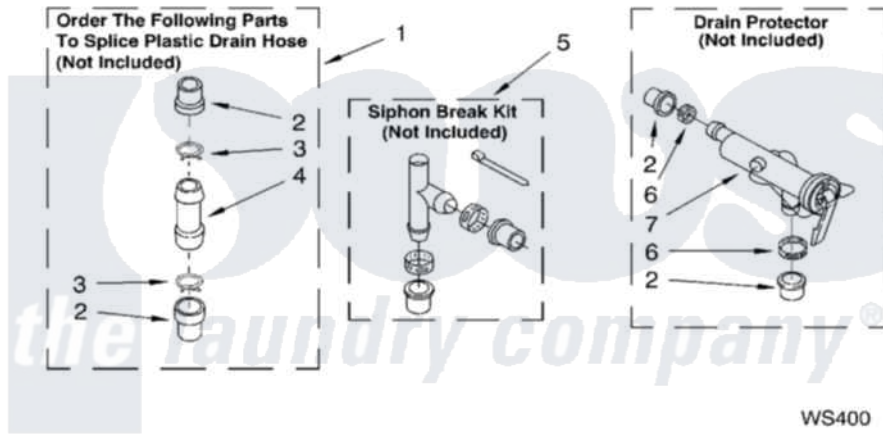

**WATER SYSTEM PARTS**

For Model: 7MTAWS800JQ4  
(Designer White)

8179990

13

Whirlpool Residential Whirlpool 7MTAWS800JQ4 Washer Parts Parts Diagram 09 - WATER SYSTEM PARTS  
Click on the part number to view part

Item	Original Part Number	Replaced By	Status	Part Description
1	<a href="#">285442</a>			Water System Parts
2	<a href="#">285321</a>			Water System Parts
3	370447	<a href="#">285655</a>		Clamp, Hose
4	<a href="#">16272</a>			Connector, Straight
5	<a href="#">285320</a>			Water System Parts
6	65349	<a href="#">285655</a>		Clamp, Hose
7	<a href="#">367031</a>			Water System Parts