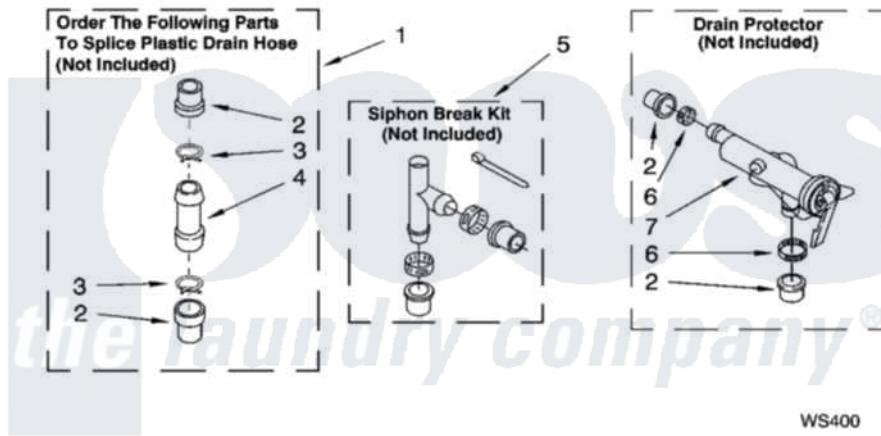

WATER SYSTEM PARTS

For Model: 7MTAWS800JQ5
(Designer White)

WS400

8180139

13

Whirlpool [Residential Whirlpool 7MTAWS800JQ5 Washer Parts](#) Parts Diagram 09 - WATER SYSTEM PARTS
Click on the part number to view part

Item	Original Part Number	Replaced By	Status	Part Description
1	285442			Water System Parts
2	285321			Water System Parts
3	370447	285655		Clamp, Hose
4	16272			Connector, Straight
5	285320			Water System Parts
6	65349	285655		Clamp, Hose
7	367031			Water System Parts