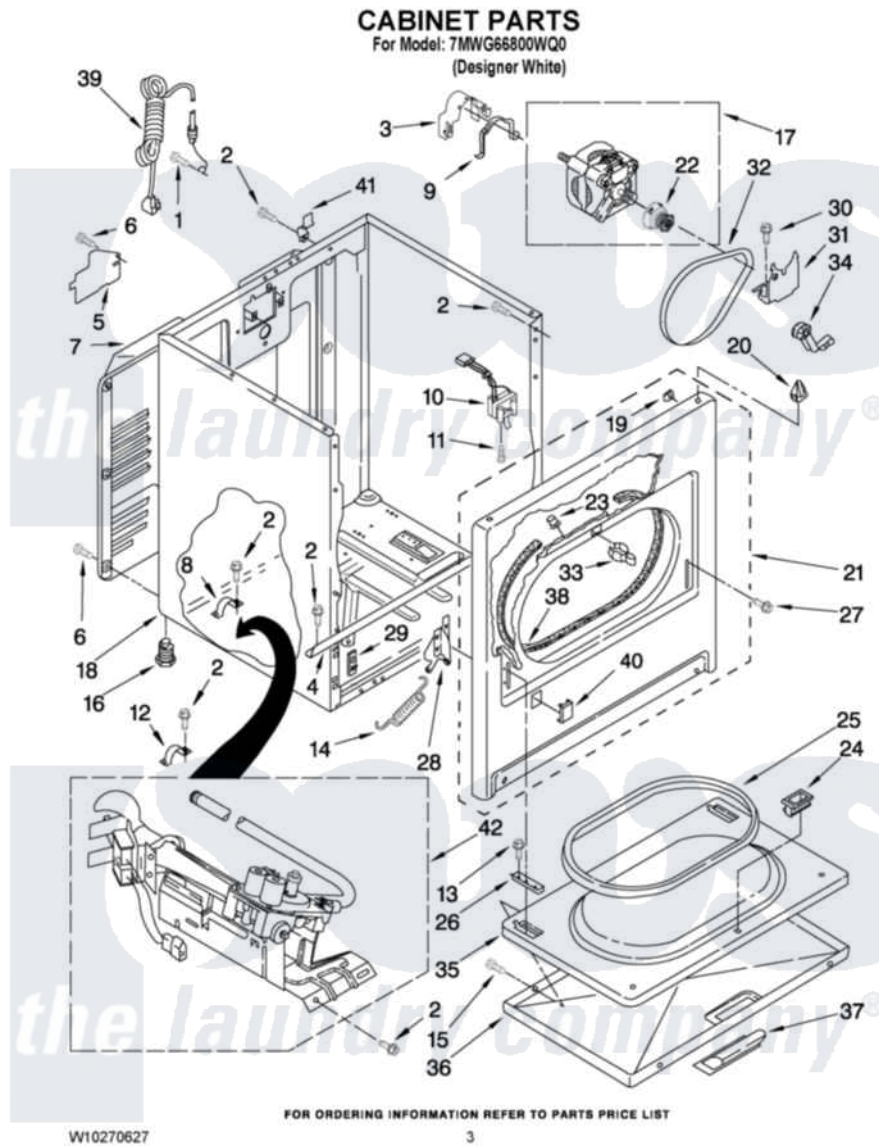

# Whirlpool 7MWG66800WQ0 02 - CABINET PARTS

Whirlpool Residential Whirlpool 7MWG66800WQ0 Dryer Parts Parts Diagram 02 - CABINET PARTS  
Click on the part number to view part

Item	Original Part Number	Replaced By	Status	Part Description
1	697776	<a href="#">4331106</a>		Screw, No.10-32 X 7/16
2	343641	<a href="#">681414</a>		Screw, 10AB X 1/2
3	<a href="#">3404162</a>			Clamp, Motor
4	<a href="#">8541400</a>			Bracket, Cabinet
5	<a href="#">3396795</a>			Cover, Terminal Block
6	<a href="#">693995</a>			Screw, Hex Head
7	3396805	<a href="#">280043</a>		Panel-Rear
8	<a href="#">341029</a>			Clamp, Pipe Door Spring
9	<a href="#">W10121316</a>			Plug, Multivent
10	<a href="#">3406107</a>			Door Switch Assembly
11	697773	<a href="#">3395530</a>		Screw
12	<a href="#">3980175</a>			Clamp, Elbow
13	<a href="#">694091</a>			Trim, Side Right Hand
14	<a href="#">W10041960</a>			Spring, Door
15	3357011	<a href="#">308685</a>		Side Trim )
16	3392100	<a href="#">49621</a>		Feet-Leveling