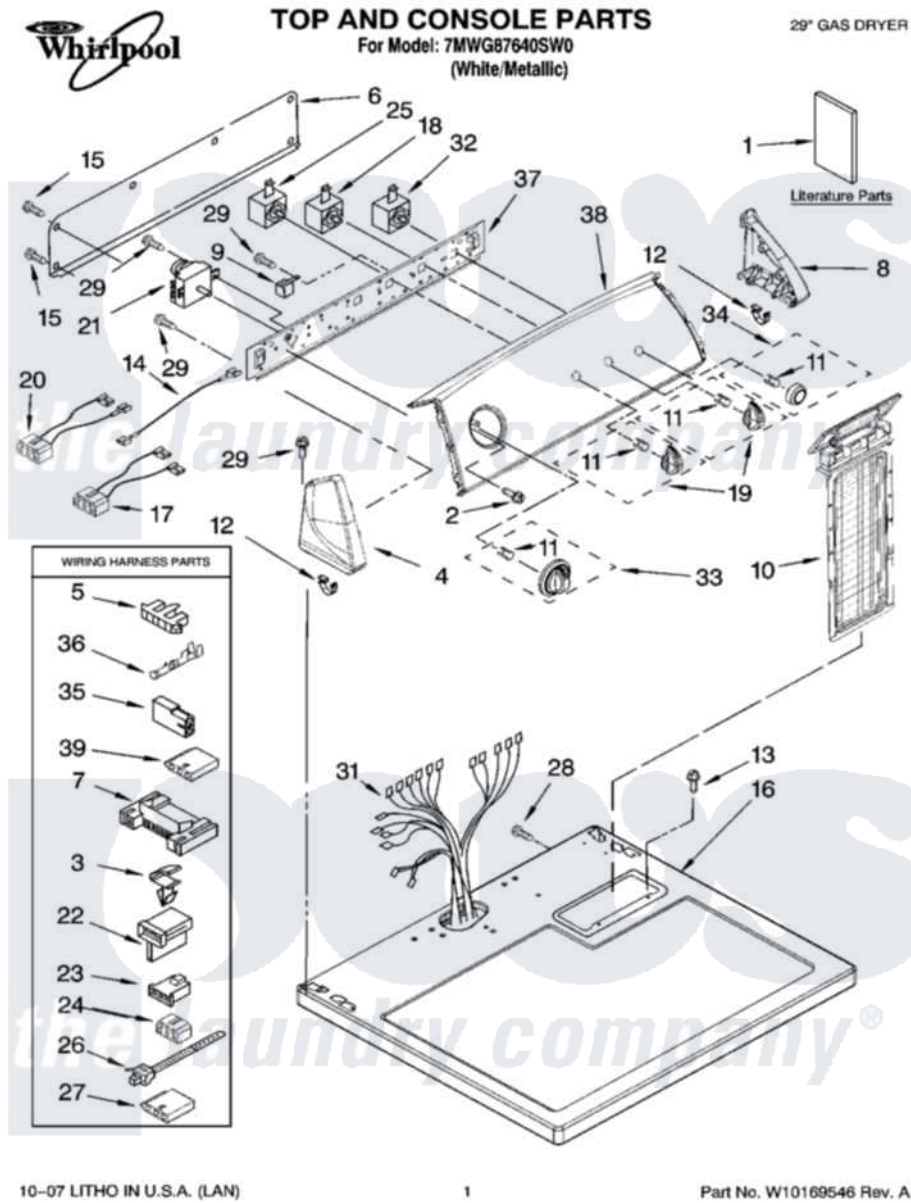

Whirlpool 7MWG87640SW0 01 - TOP AND CONSOLE PARTS

10-07 LITHO IN U.S.A. (LAN)

1

Part No. W10169546 Rev. A

Whirlpool [Residential Whirlpool 7MWG87640SW0 Dryer Parts](#) Parts Diagram 01 - TOP AND CONSOLE PARTS
 Click on the part number to view part

Item	Original Part Number	Replaced By	Status	Part Description
1	8564241		Not Available	Instructions, Installation
"	8579961		Not Available	Sheet, Cycle Feature
"	8565897		Not Available	Use And Care Guide
"	8576811		Not Available	Wiring Diagram
2	8533951	3400859		Screw, Grounding
3	3394427			Clip-Harness
4	8565957			Cap, End
5	3397269			Connector, Timer
6	8274261			Do-It-Yourself Repair Manuals
7	3395683			Receptacle, Multi-Terminal
8	8565954			Cap, End
9	694419			Mini-Buzzer
10	8557857			Screen, Lint
11	8536939			Clip, Knob
12	8312709			Clip-Console
13	688983	487240		Screw, For Mtg. Service Capacitor

14	3401684		Jumper, Wire
15	693995		Screw, Hex Head
16	8559800	8563663	Top
17	3396029	8539893	Wire, Jumper
18	3405156		Switch, Rotary
19	8565944		Knob, Control
20	3397695		Wire, Jumper
21	8299766		Timer Assembly
22	3403499		Connector, 2-Position
23	3403498		Connector, 3-Position
24	3347243		Block, Disconnect
25	3399639		Switch, Rotary Temperature
26	3391249		Cable Tie, Push Mount
27	3401144		Connector
28	359625	487240	Screw, For Mtg. Service Capacitor
29	8533971	90767	Screw, 8A X 3/8 HeX Washer Head Tapping
31	8299879		Harness, Wiring
32	3398095		Switch, Push-To-Start
33	8566061		Timer Knob Assembly
34	8566073		Knob, Push-To-Start
35	717252		Receptacle, Terminal
36	94614		Terminal
37	8566052		Bracket, Console
38	W10112102		Panel, Control
39	3936144		Do-It-Yourself Repair Manuals