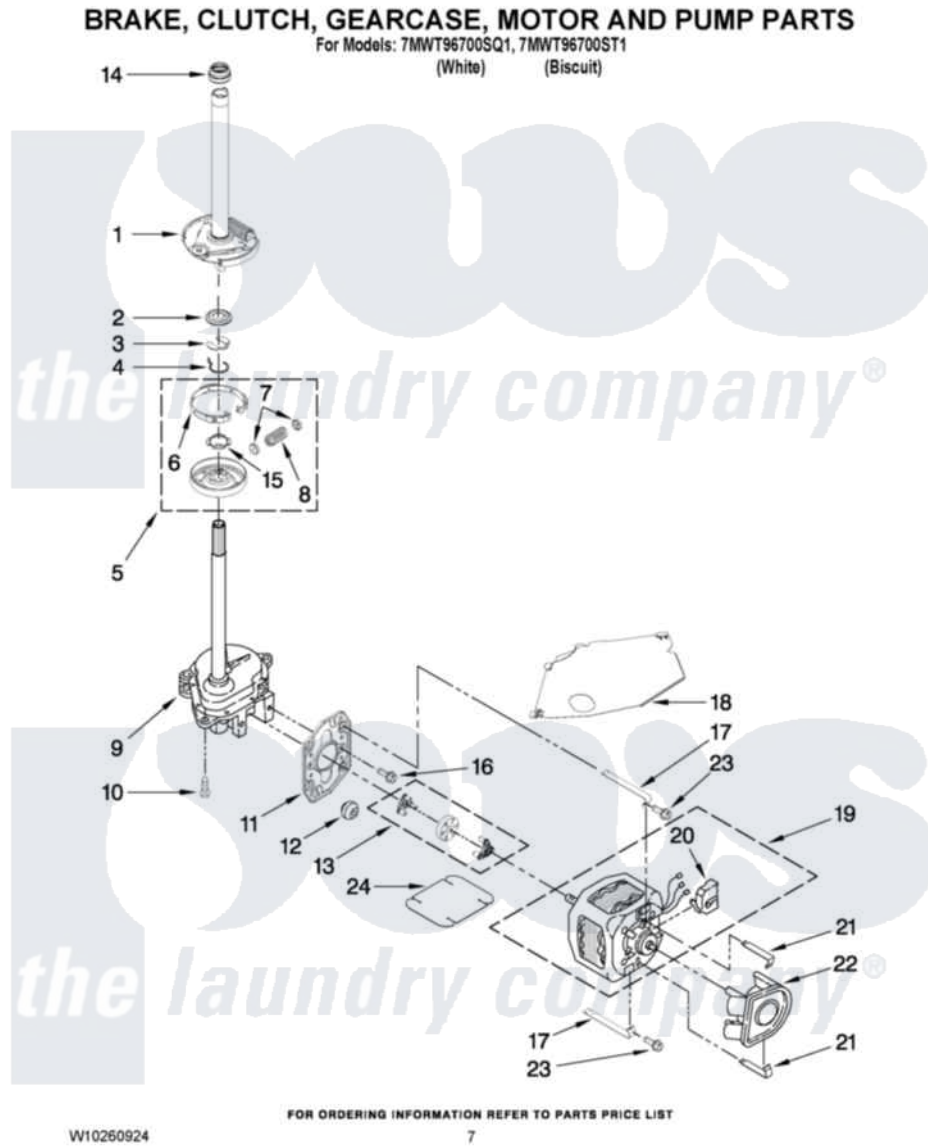

# Whirlpool 7MWT96700SQ1 04 - BRAKE, CLUTCH, GEARCASE, MOTOR AND PUMP PARTS

Whirlpool [Residential Whirlpool 7MWT96700SQ1 Washer Parts](#) Parts Diagram 04 - BRAKE, CLUTCH, GEARCASE, MOTOR AND PUMP PARTS  
Click on the part number to view part

| Item | Original Part Number    | Replaced By               | Status | Part Description               |
|------|-------------------------|---------------------------|--------|--------------------------------|
| 1    | 388952                  | <a href="#">285792</a>    |        | Basketdrive                    |
| 2    | <a href="#">63292</a>   |                           |        | Washer, Spin Tube Thrust       |
| 3    | 62697                   | <a href="#">W10080230</a> |        | Ring, Spin Tube Support        |
| 4    | 63283                   | <a href="#">285353</a>    |        | Ring                           |
| 5    | 3951311                 | <a href="#">285785</a>    |        | Clutch                         |
| 6    | 3951308                 | <a href="#">285790</a>    |        | Lining                         |
| 7    | <a href="#">62646</a>   |                           |        | Cap, Clutch Spring             |
| 8    | <a href="#">3946792</a> |                           |        | Spring And Damper Assembly     |
| 9    | 8532118                 | <a href="#">3360629</a>   |        | Gearcase                       |
| 10   | 3357334                 | <a href="#">3400516</a>   |        | Screw Anti-Rattle              |
| 11   | <a href="#">62611</a>   |                           |        | Plate, Motor Mount To Gearcase |
| 12   | <a href="#">62691</a>   |                           |        | Grommet, Motor                 |
| 13   | 3364003                 | <a href="#">285753A</a>   |        | Coupling                       |
| 14   | <a href="#">8577374</a> |                           |        | Seal, Centerpost               |