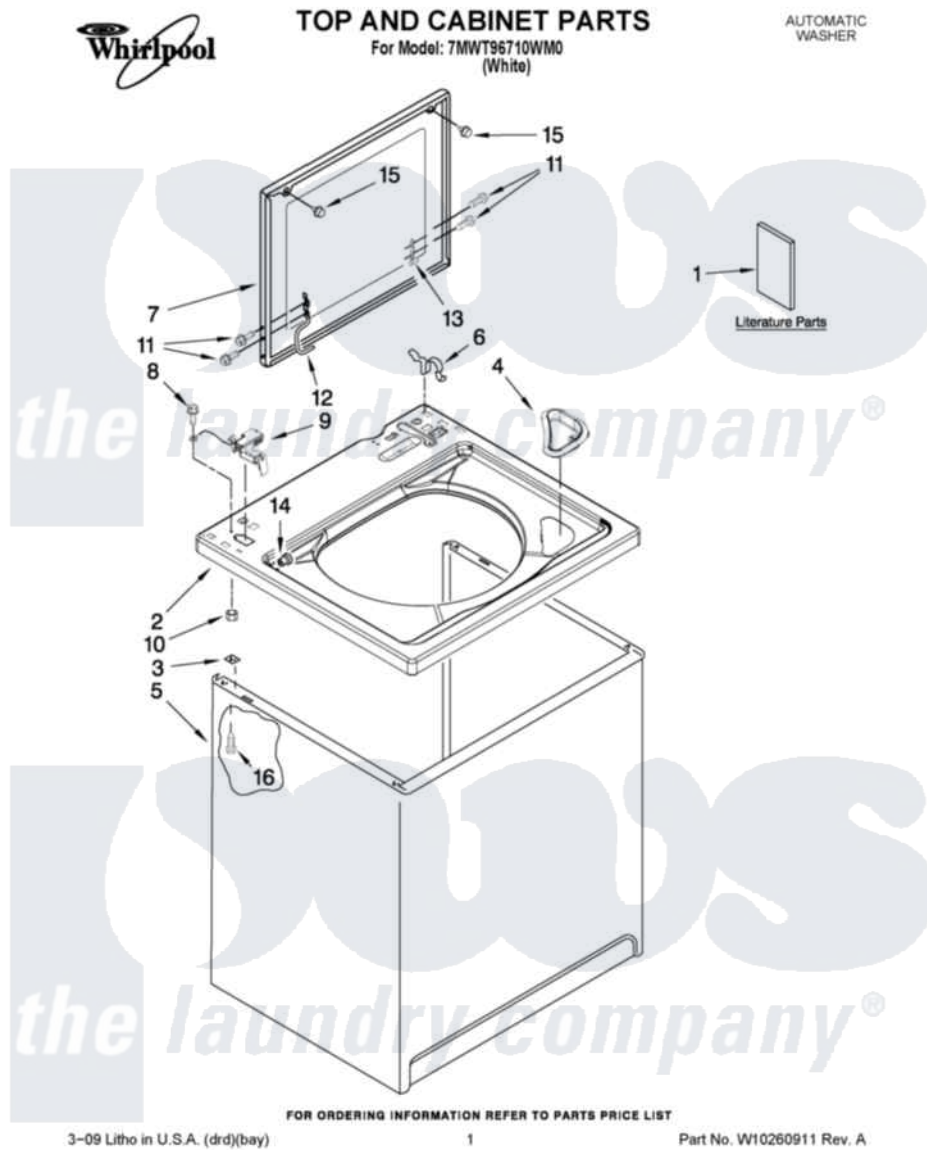

# Whirlpool 7MWT96710WM0 01 - TOP AND CABINET PARTS

Whirlpool Residential Whirlpool 7MWT96710WM0 Washer Parts Parts Diagram 01 - TOP AND CABINET PARTS  
Click on the part number to view part

| Item | Original Part Number      | Replaced By               | Status        | Part Description                     |
|------|---------------------------|---------------------------|---------------|--------------------------------------|
| 1    | W10155455                 |                           | Not Available | Installation Instructions            |
| "    | W10245372                 |                           | Not Available | Feature Sheet                        |
| "    | W10245228                 |                           | Not Available | Energy Guide (Mexico)                |
| "    | W10213638                 |                           | Not Available | Use & Care Guide                     |
| "    | W10224331                 |                           | Not Available | Wiring Diagram                       |
| 2    | <a href="#">W10194572</a> |                           |               | Top                                  |
| 3    | 62750                     |                           |               | Spacer, Cabinet To Top (4)           |
| 4    | <a href="#">W10192089</a> |                           |               | Dispenser, Bleach                    |
| 5    | <a href="#">63424</a>     |                           |               | Cabinet                              |
| 6    | <a href="#">62780</a>     |                           |               | Clip, Top And Cabinet And Rear Panel |
| 7    | W10171313                 | <a href="#">W10193861</a> |               | Lid                                  |
| 8    | <a href="#">3351614</a>   |                           |               | Screw, Gearcase Cover Mounting       |
| 9    | <a href="#">8318084</a>   |                           |               | Switch, Lid                          |
| 10   | 8533959                   | <a href="#">680762</a>    |               | Nut                                  |
| 11   | <a href="#">W10119828</a> |                           |               | Screw, Lid Hinge Mounting            |