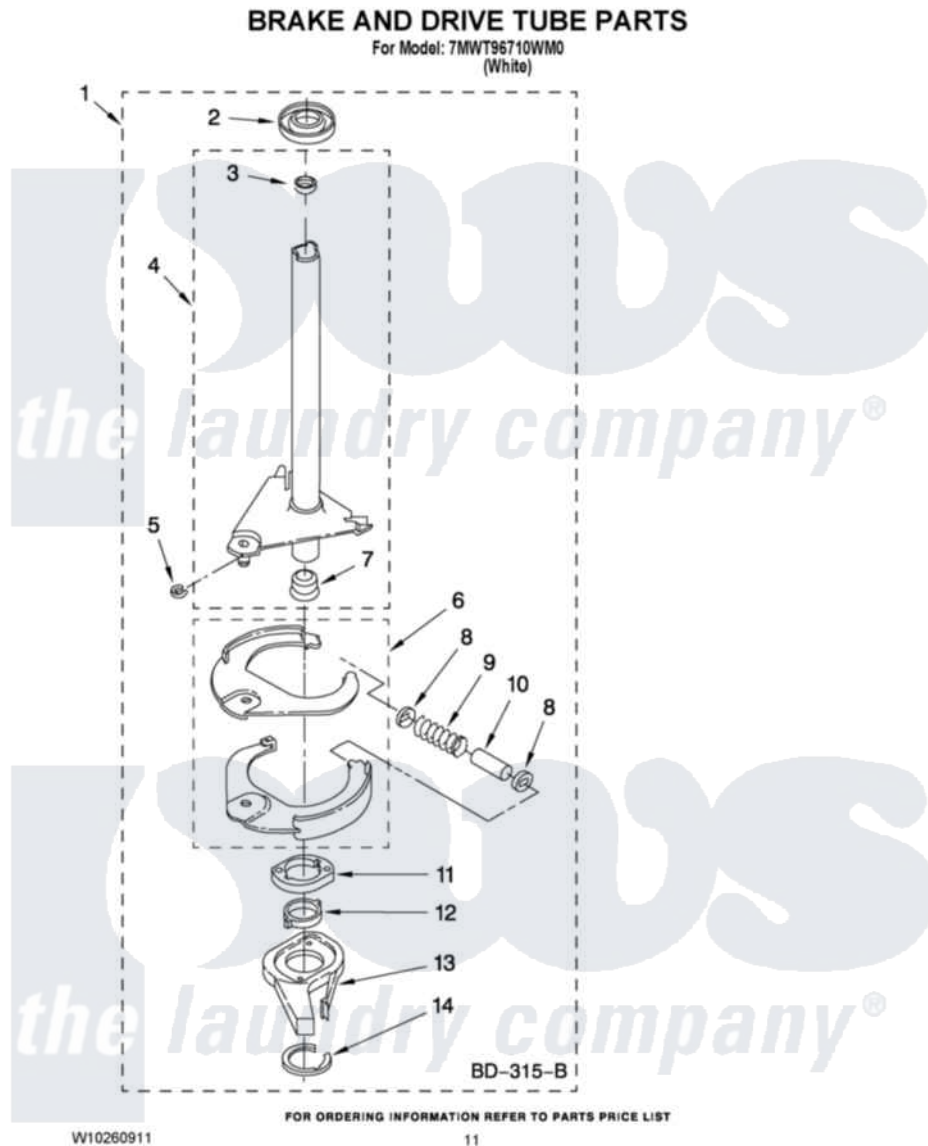

Whirlpool 7MWT96710WM0 07 - BRAKE AND DRIVE TUBE PARTS

Whirlpool [Residential Whirlpool 7MWT96710WM0 Washer Parts](#) Parts Diagram 07 - BRAKE AND DRIVE TUBE PARTS

Click on the part number to view part

Item	Original Part Number	Replaced By	Status	Part Description
1	388952	285792		Basketdrive
2	62658			Ring, Thrust
3	356427			Seal, Spin Pinion
4	64027	64208		Tube-Spin
5	64035	W10083190		Ring, Retaining
6	64232	285438		Shoe-Brake
7	62703	8546462		"T" Bearing, Spin Tube
8	3353956	285658		Sleeve
9	387806		Not Available	Spring, Brake
10	3355360	285658		Sleeve
11	661516	8546461		Cam, Brake Release
12	63022			Sleeve, Cam
13	64194	285790		Lining
14	90368	W10083200		Ring, Retaining
NI	285208			Lubricant