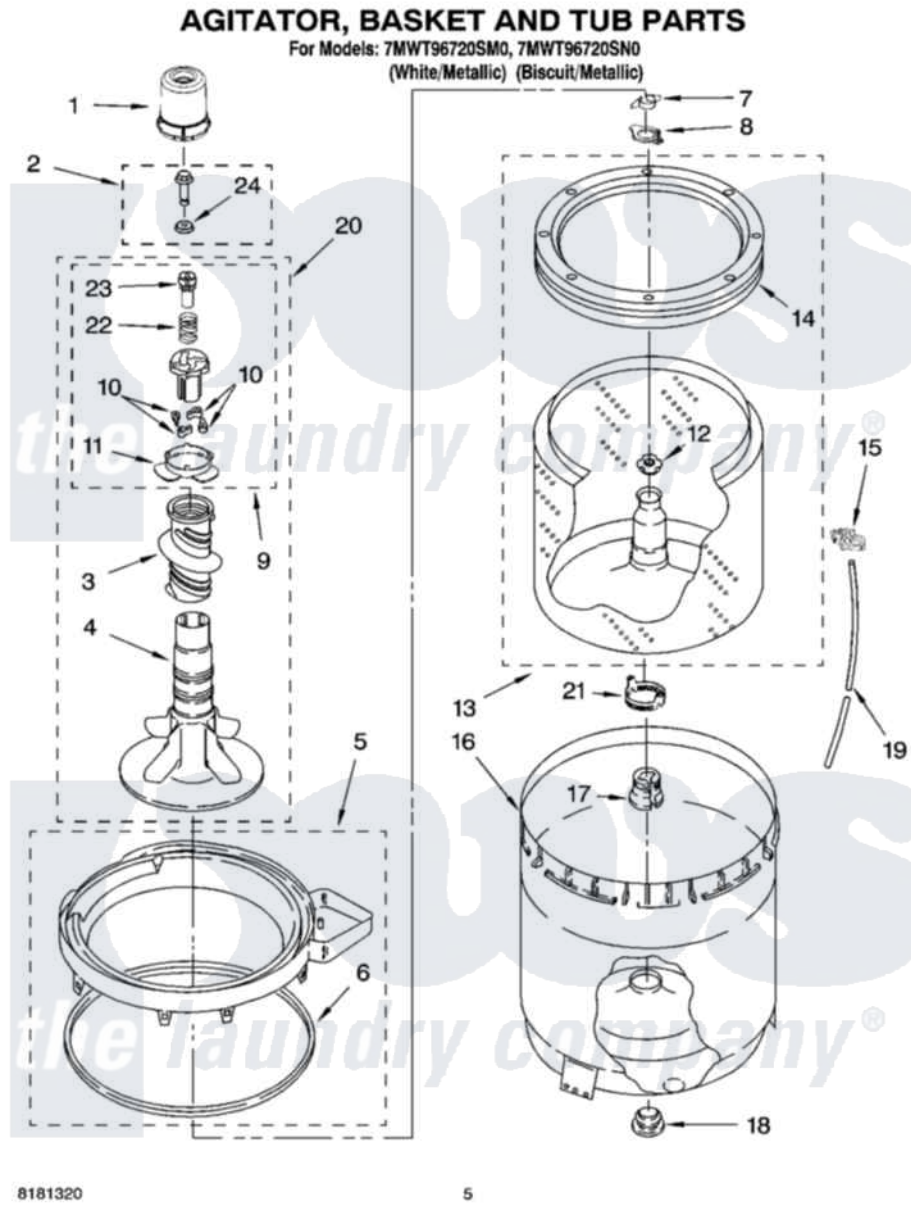

# Whirlpool 7MWT96720SM0 03 - AGITATOR, BASKET AND TUB PARTS

8181320

5

Whirlpool Residential Whirlpool 7MWT96720SM0 Washer Parts Parts Diagram 03 - AGITATOR, BASKET AND TUB PARTS

[Click on the part number to view part](#)

Item	Original Part Number	Replaced By	Status	Part Description
1	<a href="#">8528278</a>			Dispenser, Fabric Softener
2	<a href="#">358237</a>			Screw And Washer
3	<a href="#">3946996</a>			Auger, Agitator
4	<a href="#">3947517</a>			Agitator
5	8528150	<a href="#">W10445870</a>		Ring-Tub
6	<a href="#">3976308</a>			Gasket, Tub Ring
7	<a href="#">3354845</a>			Clip, Agitator
8	<a href="#">8543666</a>			Washer, Agitator
9	<a href="#">8537433</a>			Cam, Driven
10	3366877	<a href="#">80040</a>		Dog-Agitator
11	<a href="#">8055141</a>			Bearing-Driven Cam
12	<a href="#">21366</a>			Nut, Spanner
13	8526016	<a href="#">W10389328</a>		Clothes Container, Assembly
14	8519788	<a href="#">387240</a>		Ring, Balance
15	<a href="#">2219077</a>			Clip, Pressure Switch Hose
16	<a href="#">63849</a>			Strain Relief, Power Cord

17	<a href="#">389140</a>		Tub Block, Basket Drive
18	<a href="#">383727</a>		Gasket, Centerpodt
19	3347780	<a href="#">353244</a>	Hose, Pressure Switch
20	<a href="#">8538246</a>		Agitator
21	<a href="#">8577198</a>		Filter, Lint
22	<a href="#">3946997</a>		Spring, Compression
23	<a href="#">8533540</a>		Retainer, Spring
24	<a href="#">3949550</a>		Washer