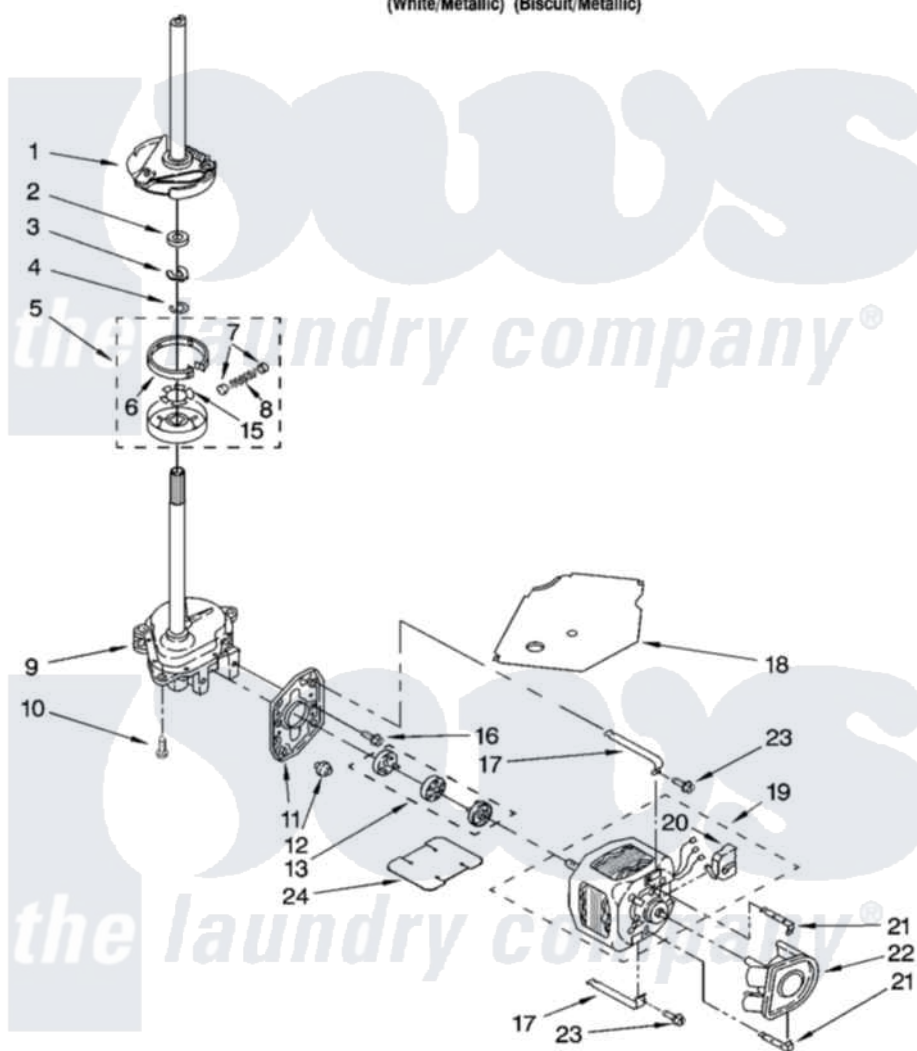

# Whirlpool 7MWT96720SM0 04 - BRAKE, CLUTCH, GEARCASE, MOTOR AND PUMP PARTS

## BRAKE, CLUTCH, GEARCASE, MOTOR AND PUMP PARTS

For Models: 7MWT96720SM0, 7MWT96720SN0  
(White/Metallic) (Biscuit/Metallic)

8181320

7

Whirlpool [Residential Whirlpool 7MWT96720SM0 Washer Parts](#) Parts Diagram 04 - BRAKE, CLUTCH, GEARCASE, MOTOR AND PUMP PARTS

[Click on the part number to view part](#)

Item	Original Part Number	Replaced By	Status	Part Description
1	388952	<a href="#">285792</a>		Basketdrive
2	<a href="#">63292</a>			Washer, Spin Tube Thrust
3	62697	<a href="#">W10080230</a>		Ring, Spin Tube Support
4	63283	<a href="#">285353</a>		Ring
5	3951311	<a href="#">285785</a>		Clutch
6	3951308	<a href="#">285790</a>		Lining
7	<a href="#">62646</a>			Cap, Clutch Spring
8	<a href="#">3946792</a>			Spring And Damper Assembly
9	8532118	<a href="#">3360629</a>		Gearcase
10	3357334	<a href="#">3400516</a>		Screw Anti-Rattle
11	<a href="#">62611</a>			Plate, Motor Mount To Gearcase
12	<a href="#">62691</a>			Grommet, Motor
13	285753	<a href="#">285753A</a>		Coupling
15	<a href="#">3355454</a>			Clip, Main Drive

16	<a href="#">3400516</a>		Screw Anti-Rattle
17	3349637	<a href="#">W10086010</a>	Retainer, Motor
18	<a href="#">3362089</a>		Shield, Tub To Motor
19	8528157	<a href="#">661600</a>	Motor, Main Drive
20	<a href="#">3952056</a>		Switch, Main Drive Motor
21	<a href="#">8546127</a>		Retainer, Pump
22	<a href="#">3363394</a>		Pump
23	3387485	<a href="#">273556</a>	Screw, 10-16 X 5/8
24	<a href="#">8316060</a>		Shield, Tub To Motor