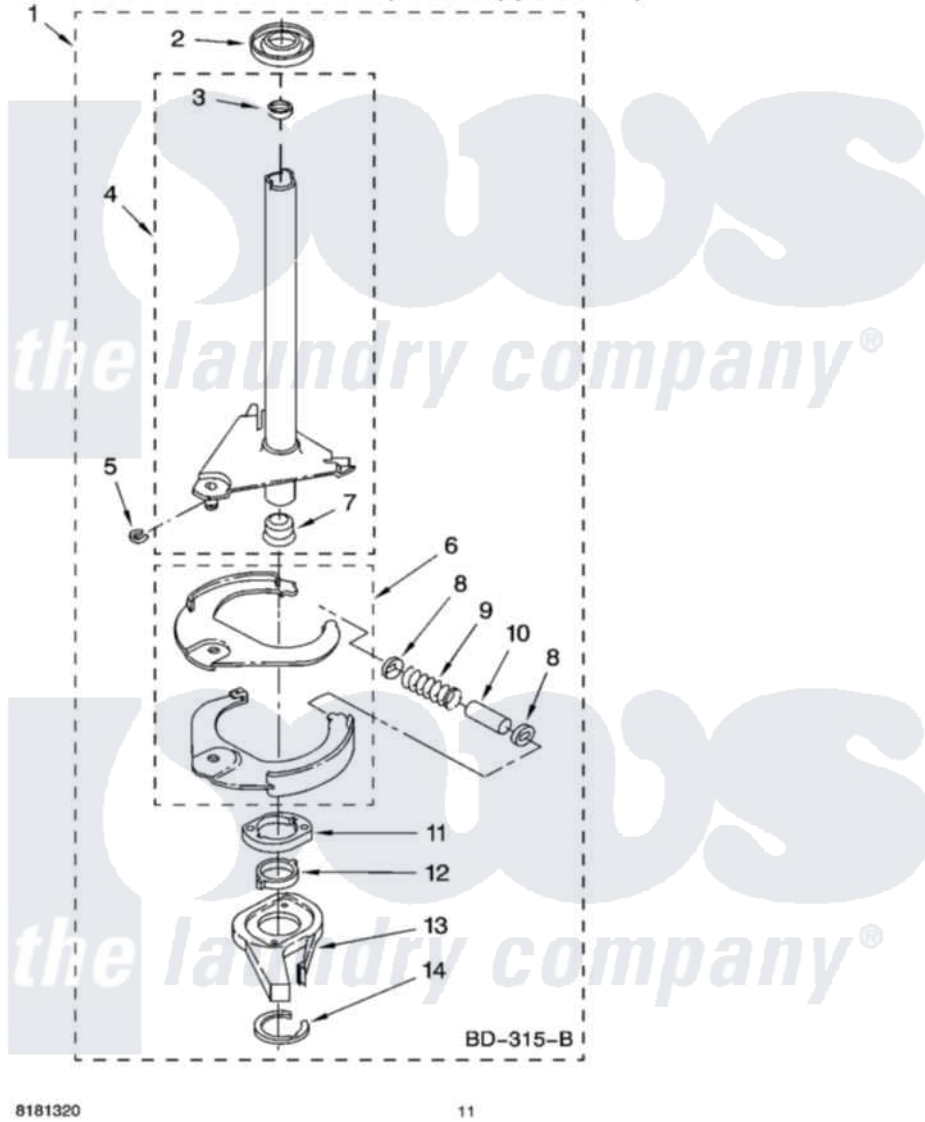

Whirlpool 7MWT96720SM0 07 - BRAKE AND DRIVE TUBE PARTS

BRAKE AND DRIVE TUBE PARTS

For Models: 7MWT96720SM0, 7MWT96720SN0
(White/Metallic) (Biscuit/Metallic)

8181320

11

Whirlpool Residential Whirlpool 7MWT96720SM0 Washer Parts Parts Diagram 07 - BRAKE AND DRIVE TUBE PARTS
Click on the part number to view part

Item	Original Part Number	Replaced By	Status	Part Description
1	388952	285792		Basketdrive
2	62658			Ring, Thrust
3	356427			Seal, Spin Pinion
4	64027	64208		Tube-Spin
5	64035	W10083190		Ring, Retaining
6	64232	285438		Shoe-Brake
7	62703	8546462		"T" Bearing, Spin Tube
8	3353956	285658		Sleeve
9	387806		Not Available	Spring, Brake
10	3355360	285658		Sleeve
11	661516	8546461		Cam, Brake Release
12	63022			Sleeve, Cam
13	64194	285790		Lining
14	90368	W10083200		Ring, Retaining
"	BLANK		Not Available	Following Parts Not Illustrated
"	285208			Lubricant