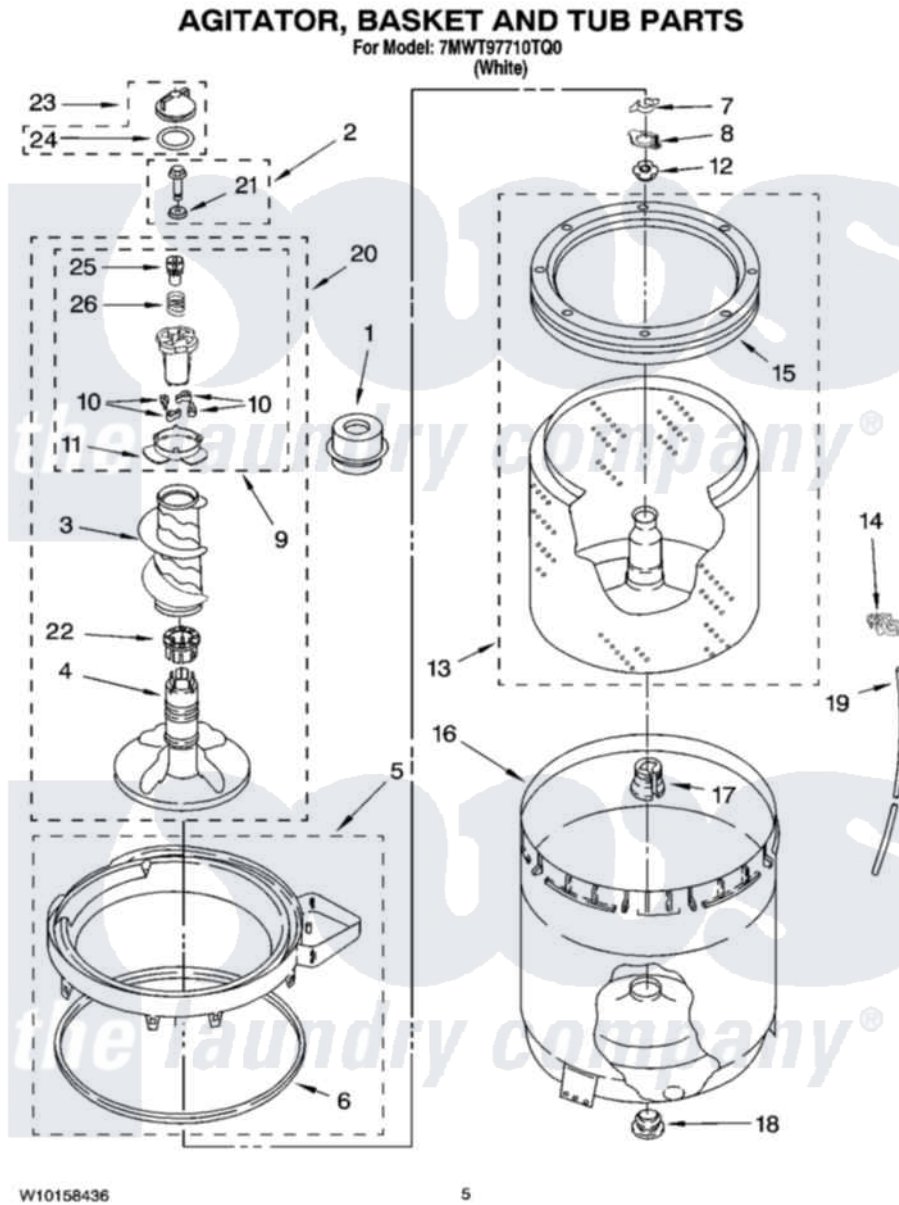

Whirlpool 7MWT97710TQ0 03 - AGITATOR, BASKET AND TUB PARTS

W10158436

5

Whirlpool Residential Whirlpool 7MWT97710TQ0 Washer Parts Parts Diagram 03 - AGITATOR, BASKET AND TUB PARTS

[Click on the part number to view part](#)

Item	Original Part Number	Replaced By	Status	Part Description
1	8580006			Dispenser, Fabric Softener
2	358237			Screw And Washer
3	8054468			Auger, Agitator
4	8578209			Agitator, Complete Assembly
5	8528150	W10445870		Ring-Tub
6	3976308			Gasket, Tub Ring
7	3354845			Clip, Agitator
8	8543666			Washer, Agitator
9	8537434			Cam, Driven
10	3366877	80040		Dog-Agitator
11	8055141			Bearing-Driven Cam
12	21366			Nut, Spanner
13	8526016	W10389328		Clothes Container, Assembly
14	2219077			Clip, Pressure Switch Hose
15	387240			Ring, Balance
16	63849			Strain Relief, Power Cord

17	389140		Tub Block, Basket Drive
18	383727		Gasket, Centerpodt
19	3347780	353244	Hose, Pressure Switch
20	8578210		Agitator, Complete Assembly
21	3949550		Washer
22	8055228		Spacer, Thrust
23	3354733	W10074580	Cap, Barrier
24	W10072840		Fabric Softener
25	8533540		Retainer, Spring
26	8055140		Spring, Compression