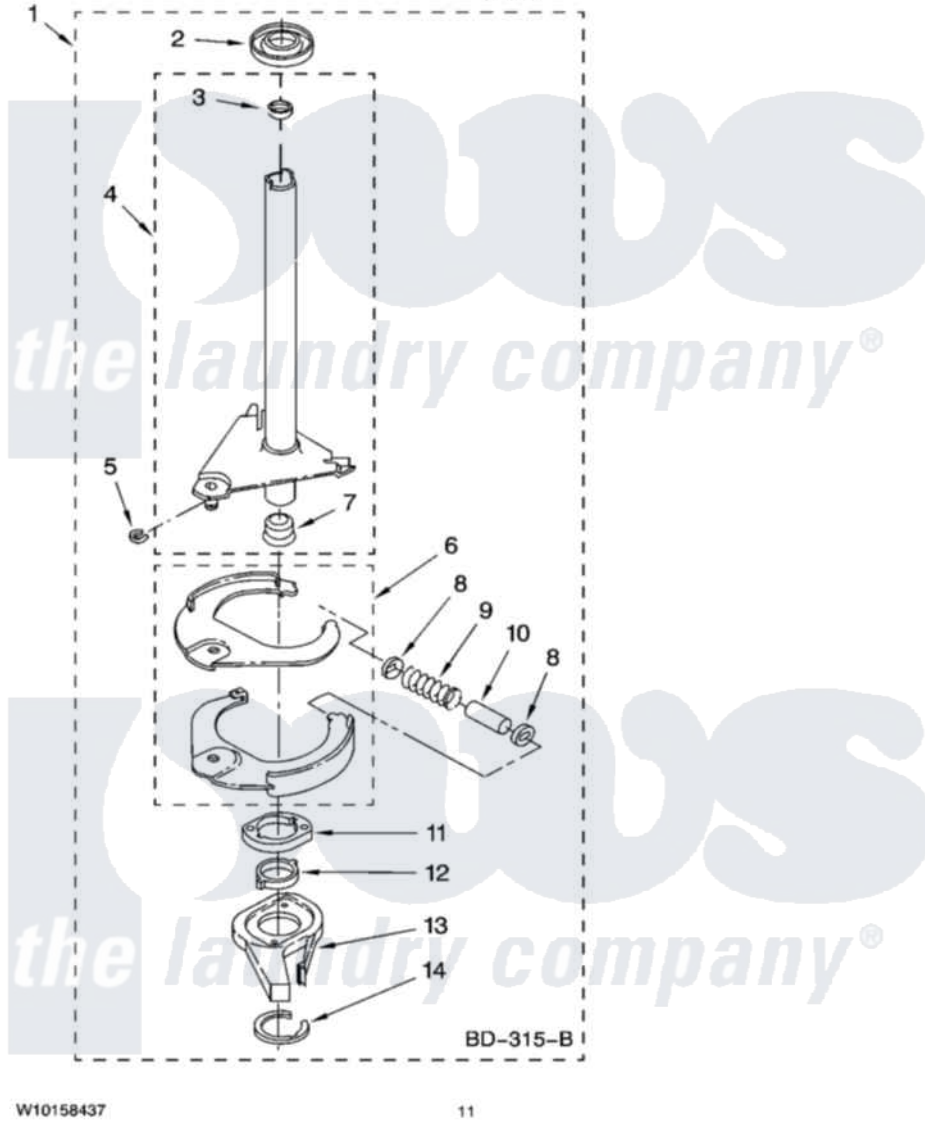

# Whirlpool 7MWT97730TQ0 07 - BRAKE AND DRIVE TUBE PARTS

## BRAKE AND DRIVE TUBE PARTS

For Model: 7MWT97730TQ0  
(White)

W10158437

11

Whirlpool Residential Whirlpool 7MWT97730TQ0 Washer Parts Parts Diagram 07 - BRAKE AND DRIVE TUBE PARTS

[Click on the part number to view part](#)

Item	Original Part Number	Replaced By	Status	Part Description
1	388952	<a href="#">285792</a>		Basketdrive
2	<a href="#">62658</a>			Ring, Thrust
3	<a href="#">356427</a>			Seal, Spin Pinion
4	64027	<a href="#">64208</a>		Tube-Spin
5	64035	<a href="#">W10083190</a>		Ring, Retaining
6	64232	<a href="#">285438</a>		Shoe-Brake
7	62703	<a href="#">8546462</a>		"T" Bearing, Spin Tube
8	3353956	<a href="#">285658</a>		Sleeve
9	387806		Not Available	Spring, Brake
10	3355360	<a href="#">285658</a>		Sleeve
11	661516	<a href="#">8546461</a>		Cam, Brake Release
12	<a href="#">63022</a>			Sleeve, Cam
13	64194	<a href="#">285790</a>		Lining
14	90368	<a href="#">W10083200</a>		Ring, Retaining
"	BLANK		Not Available	Following Parts Not Illustrated
"	<a href="#">285208</a>			Lubricant