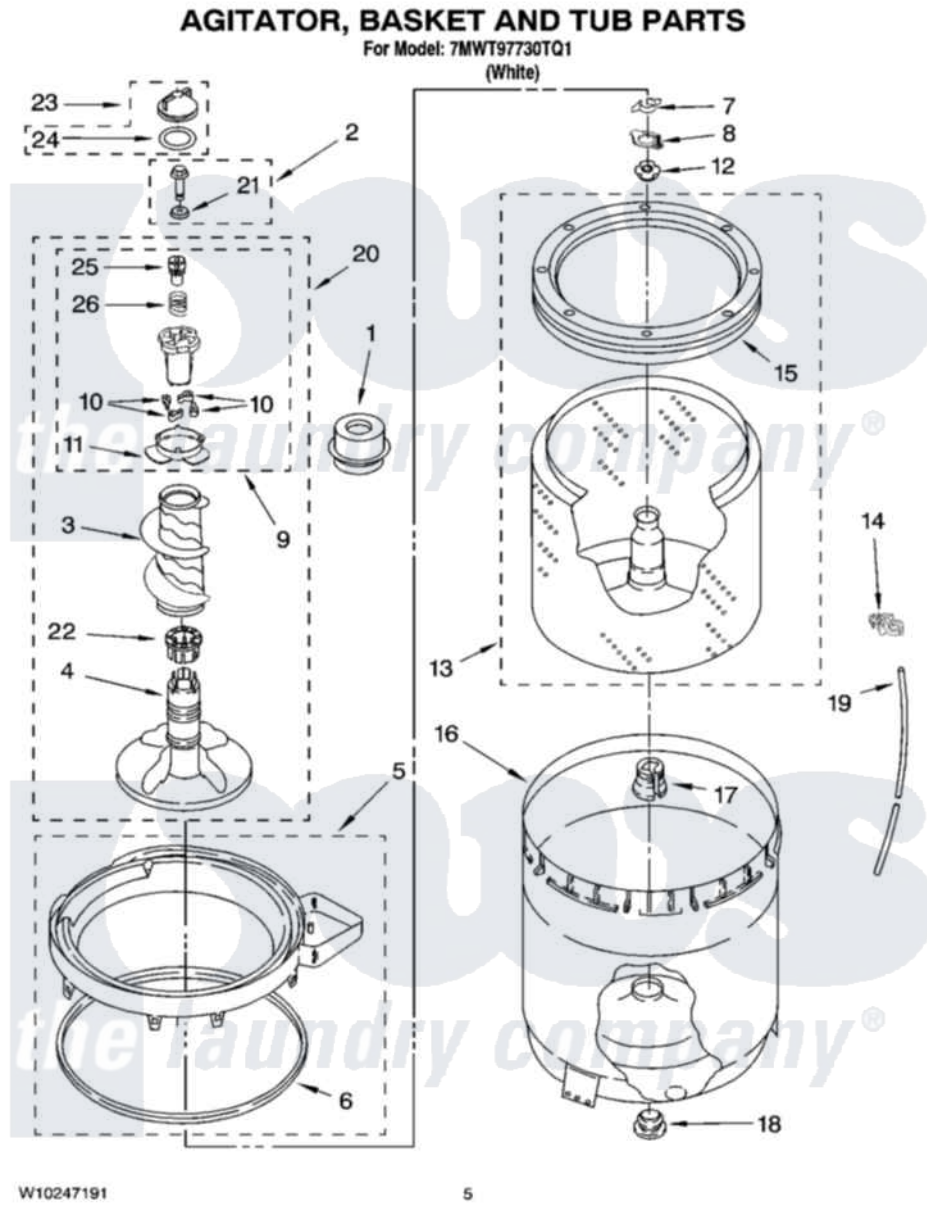

Whirlpool 7MWT97730TQ1 03 - AGITATOR, BASKET AND TUB PARTS

W10247191

5

Whirlpool [Residential Whirlpool 7MWT97730TQ1 Washer Parts](#) Parts Diagram 03 - AGITATOR, BASKET AND TUB PARTS

[Click on the part number to view part](#)

Item	Original Part Number	Replaced By	Status	Part Description
1	8580006			Dispenser, Fabric Softener
2	358237			Screw And Washer
3	8054468			Auger, Agitator
4	8578209			Agitator, Complete Assembly
5	8528150	W10445870		Ring-Tub
6	3976308			Gasket, Tub Ring
7	3354845			Clip, Agitator
8	8543666			Washer, Agitator
9	8537434			Cam, Driven
10	3366877	80040		Dog-Agitator
11	8055141			Bearing-Driven Cam
12	21366			Nut, Spanner
13	8526016	W10389328		Clothes Container, Assembly
14	2219077			Clip, Pressure Switch Hose
15	387240			Ring, Balance
16	63849			Strain Relief, Power Cord

17	389140		Tub Block, Basket Drive
18	383727		Gasket, Centerpodt
19	3347780	353244	Hose, Pressure Switch
20	8578210		Agitator, Complete Assembly
21	3949550		Washer
22	8055228		Spacer, Thrust
23	3354733	W10074580	Cap, Barrier
24	W10072840		Fabric Softener
25	8533540		Retainer, Spring
26	8055140		Spring, Compression