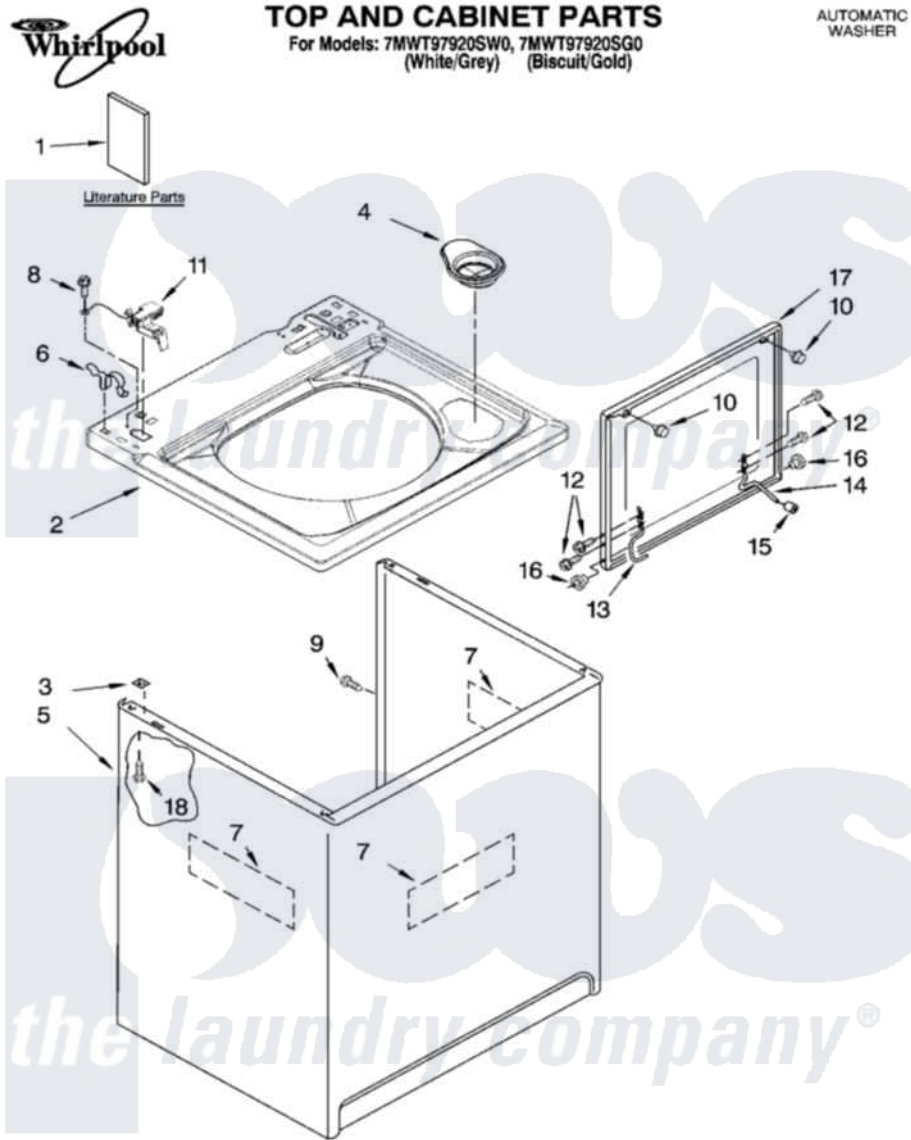

Whirlpool 7MWT97920SW0 01 - TOP AND CABINET PARTS

5-06 Litho in U.S.A. (drd)

1

Part No. 8181257

Whirlpool [Residential Whirlpool 7MWT97920SW0 Washer Parts](#) Parts Diagram 01 - TOP AND CABINET PARTS
 Click on the part number to view part

Item	Original Part Number	Replaced By	Status	Part Description
1	W10071230		Not Available	Installation Instructions
"	8539806		Not Available	Use & Care Guide
"	8558670		Not Available	Feature Sheet
"	8577179		Not Available	Energy Guide
"	8563996		Not Available	Wiring Diagram
2	8543488			Top
"	8543489			Top
3	62750			Spacer, Cabinet To Top (4)
4	8566266			Dispenser, Bleach
5	63424			Cabinet
"	3954357			Cabinet
6	62780			Clip, Top And Cabinet And Rear Panel
7	3349654	3976348		Absorber, Sound
8	3351614			Screw, Gearcase Cover Mounting
9	3357011	308685		Side Trim)

10	9724509		Bumper, Lid
11	8318084		Switch, Lid
12	355274	W10119828	Screw, Lid Hinge Mounting
13	8559336	W10225136	Hinge 7 Pad Assembly
14	54583		Hinge, Lid
15	19119		Bumper, Lid Hinge
16	8319539		Bearing, Lid Hinge
17	8530100	W10155391	Lid
"	8530101	3957606	Lid
18	3390631		Screw, 10-16 X 3/8