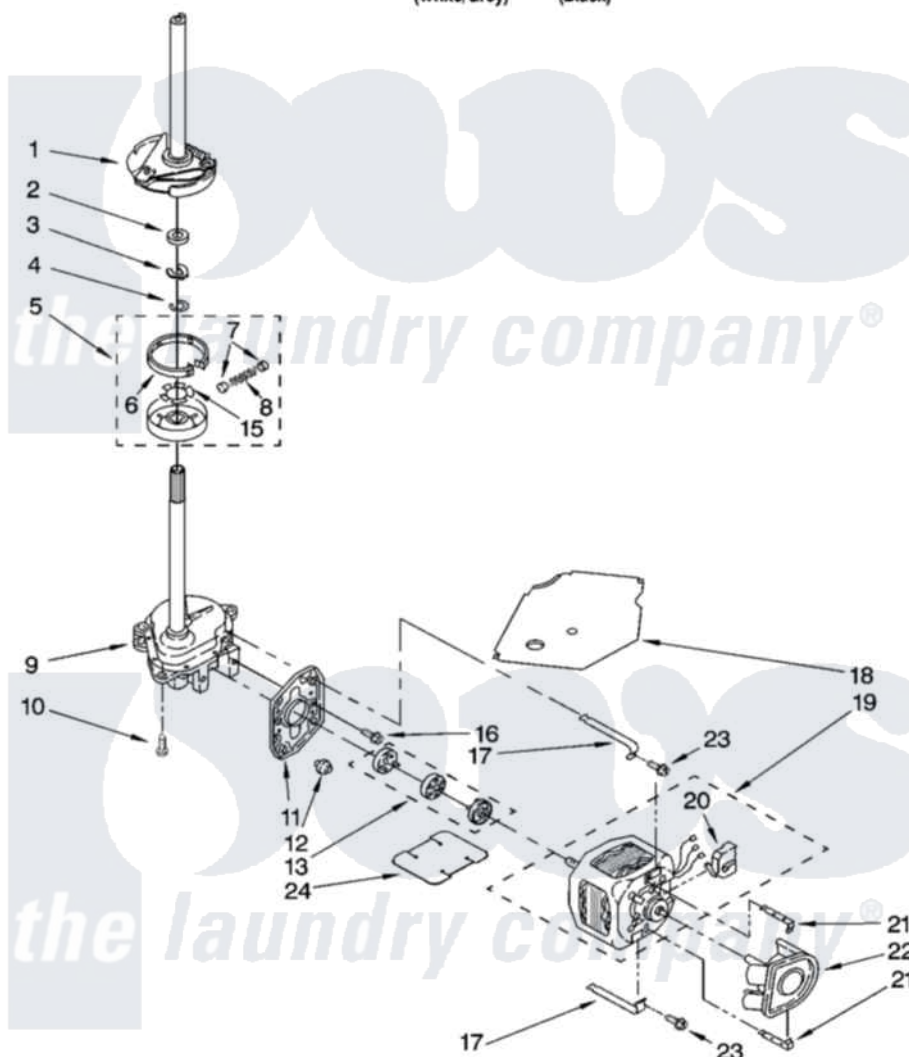

Whirlpool 7MWT97940SW0 04 - BRAKE, CLUTCH, GEARCASE, MOTOR AND PUMP PARTS

BRAKE, CLUTCH, GEARCASE, MOTOR AND PUMP PARTS

For Models: 7MWT97940SW0, 7MWT97940SB0
(White/Grey) (Black)

W10112675

7

Whirlpool [Residential Whirlpool 7MWT97940SW0 Washer Parts](#) Parts Diagram 04 - BRAKE, CLUTCH, GEARCASE, MOTOR AND PUMP PARTS

[Click on the part number to view part](#)

| Item | Original Part Number | Replaced By | Status | Part Description |
|------|-------------------------|---------------------------|--------|--------------------------------|
| 1 | 388952 | 285792 | | Basketdrive |
| 2 | 63292 | | | Washer, Spin Tube Thrust |
| 3 | 62697 | W10080230 | | Ring, Spin Tube Support |
| 4 | 63283 | 285353 | | Ring |
| 5 | 3951311 | 285785 | | Clutch |
| 6 | 3951308 | 285790 | | Lining |
| 7 | 62646 | | | Cap, Clutch Spring |
| 8 | 3946792 | | | Spring And Damper Assembly |
| 9 | 8532118 | 3360629 | | Gearcase |
| 10 | 3357334 | 3400516 | | Screw Anti-Rattle |
| 11 | 62611 | | | Plate, Motor Mount To Gearcase |
| 12 | 62691 | | | Grommet, Motor |
| 13 | 285753 | 285753A | | Coupling |
| 15 | 3355454 | | | Clip, Main Drive |

| | | | |
|----|-------------------------|---------------------------|--------------------------|
| 16 | 3400516 | | Screw Anti-Rattle |
| 17 | 3349637 | W10086010 | Retainer, Motor |
| 18 | 3362089 | | Shield, Tub To Motor |
| 19 | 8529936 | | Motor, Main Drive |
| 20 | 8529896 | | Switch, Main Drive Motor |
| 21 | 8546127 | | Retainer, Pump |
| 22 | 3363394 | | Pump |
| 23 | 3387485 | 273556 | Screw, 10-16 X 5/8 |
| 24 | 8316060 | | Shield, Tub To Motor |