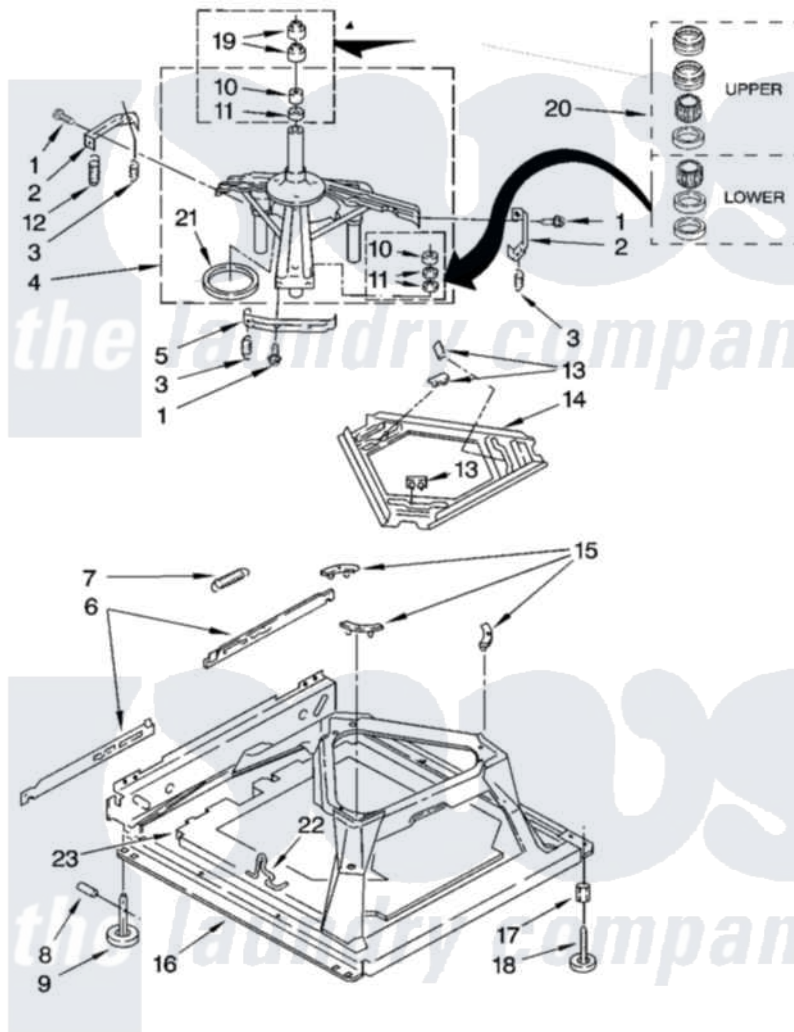

# Whirlpool 7MWT97940SW0 05 - MACHINE BASE PARTS

## MACHINE BASE PARTS

For Models: 7MWT97940SW0, 7MWT97940SB0  
(White/Grey) (Black)

8

W10112675

Whirlpool [Residential Whirlpool 7MWT97940SW0 Washer Parts](#) Parts Diagram 05 - MACHINE BASE PARTS  
Click on the part number to view part

Item	Original Part Number	Replaced By	Status	Part Description
1	<a href="#">3400076</a>			Screw, Bracket Mounting
2	<a href="#">64067</a>			Bracket, Spring Outer
3	<a href="#">63907</a>			Spring, Suspension
4	8575214	<a href="#">280184</a>		Support
5	<a href="#">64065</a>			Bracket, Spring Outer
6	<a href="#">63466</a>			Link, Leveling Mechanism
7	62597	<a href="#">8316845</a>		Spring
8	<a href="#">62837</a>			Pin, Knurled
9	62596	<a href="#">285244</a>		Feet-Leveling
10	<a href="#">8546455</a>			Bearing, Centerpost
11	357409	<a href="#">359449</a>		Seal, Agitator Shaft
12	8318050	<a href="#">285901</a>		Spring
13	62568	<a href="#">285219</a>		Pad
14	<a href="#">3946509</a>			Plate, Suspension
15	3363660	<a href="#">285744</a>		Pad
16	3946512	<a href="#">285771</a>		Base

17	<a href="#">3359452</a>	Nut, Lock
18	<a href="#">W10001130</a>	Foot, Leveling
19	<a href="#">8577376</a>	Seal, Centerpost
20	<a href="#">285203</a>	Centerpost Bearing Kit
21	<a href="#">63134</a>	Ring, Sound Deadening
22	63806	<a href="#">W10145155</a> Retainer, Suspension Spring
23	<a href="#">8544816</a>	Absorber, Sound