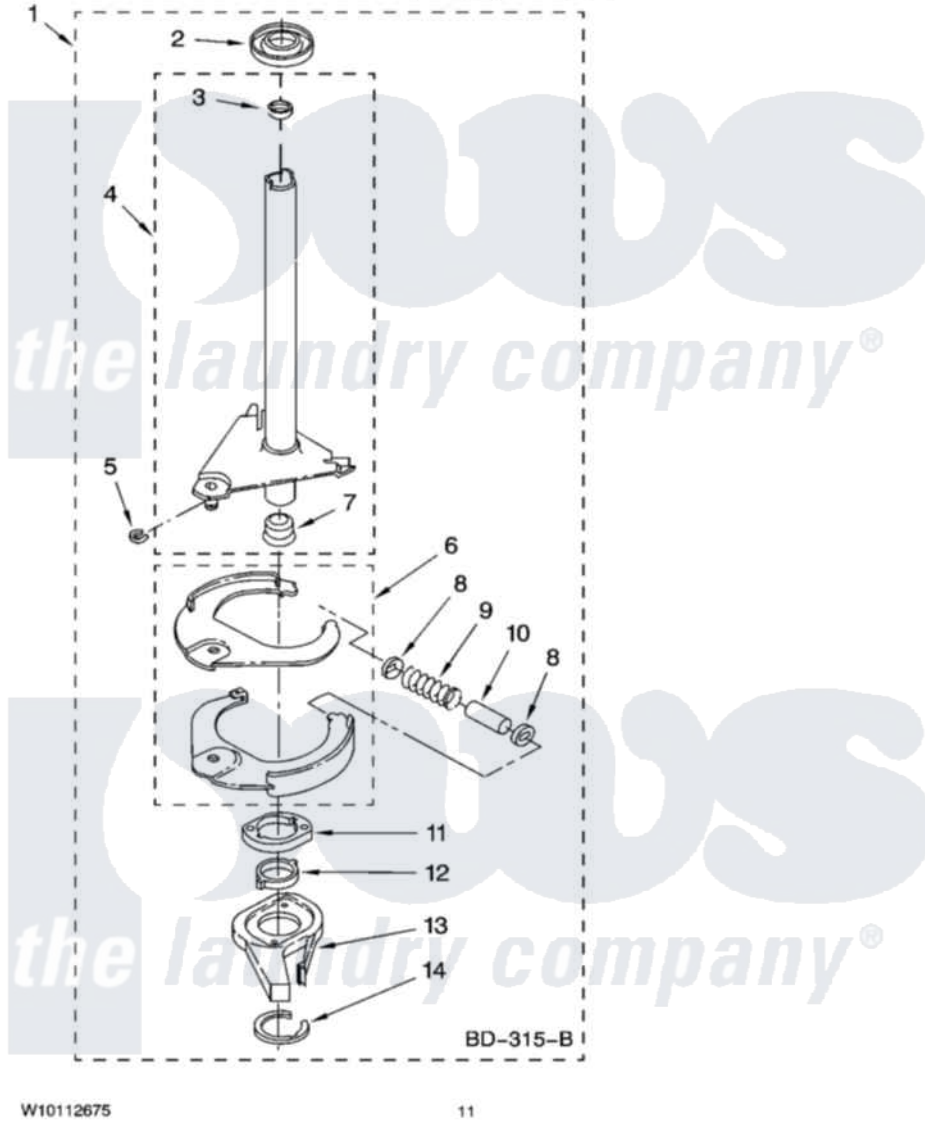

Whirlpool 7MWT97940SW0 07 - BRAKE AND DRIVE TUBE PARTS

BRAKE AND DRIVE TUBE PARTS

For Models: 7MWT97940SW0, 7MWT97940SB0
(White/Grey) (Black)

W10112675

11

Whirlpool Residential Whirlpool 7MWT97940SW0 Washer Parts Parts Diagram 07 - BRAKE AND DRIVE TUBE PARTS
Click on the part number to view part

Item	Original Part Number	Replaced By	Status	Part Description
1	388952	285792		Basketdrive
2	62658			Ring, Thrust
3	356427			Seal, Spin Pinion
4	64027	64208		Tube-Spin
5	64035	W10083190		Ring, Retaining
6	64232	285438		Shoe-Brake
7	62703	8546462		"T" Bearing, Spin Tube
8	3353956	285658		Sleeve
9	387806		Not Available	Spring, Brake
10	3355360	285658		Sleeve
11	661516	8546461		Cam, Brake Release
12	63022			Sleeve, Cam
13	64194	285790		Lining
14	90368	W10083200		Ring, Retaining
"	BLANK		Not Available	Following Parts Not Illustrated
"	285208			Lubricant