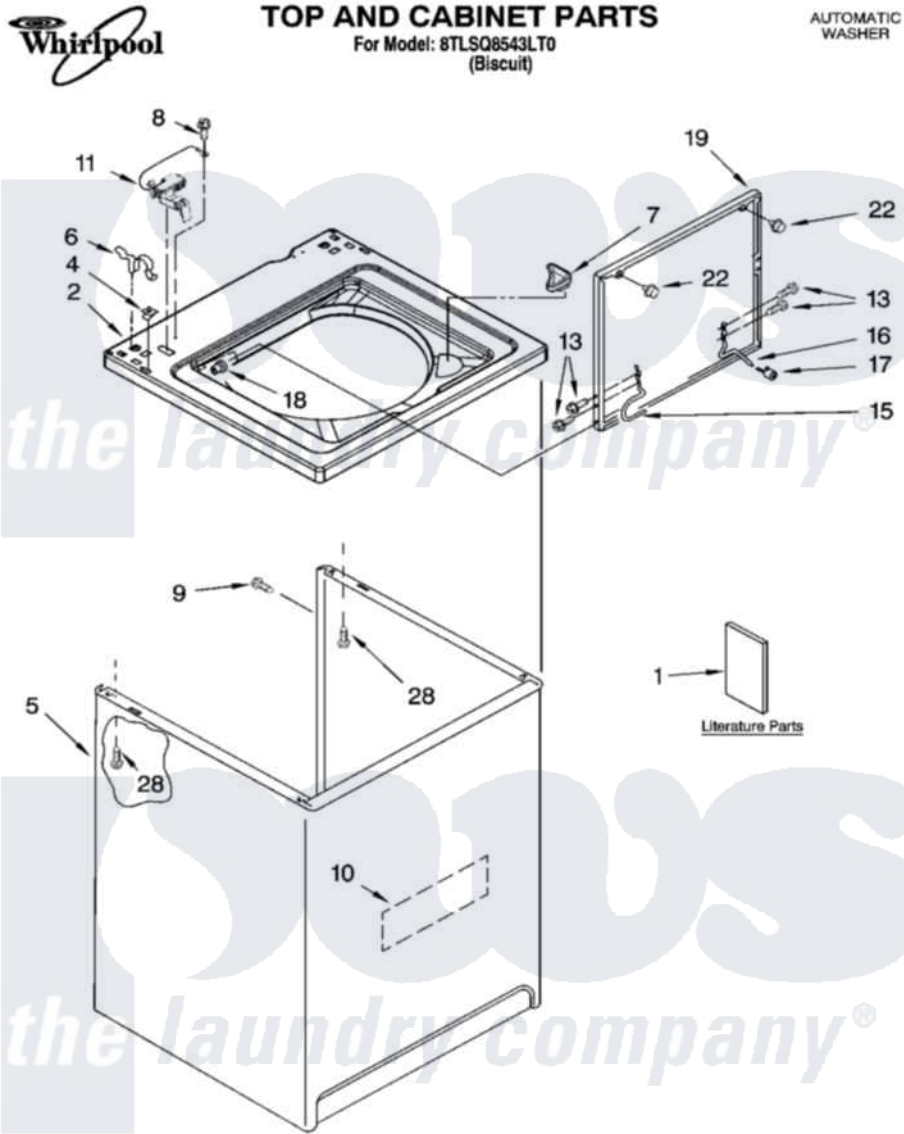

# Whirlpool 8TLSQ8543LT0 01 - TOP AND CABINET PARTS

9-04 Litho in U.S.A. (drd)

1

Part No. 8180181

Whirlpool [Residential Whirlpool 8TLSQ8543LT0 Washer Parts](#) Parts Diagram 01 - TOP AND CABINET PARTS  
 Click on the part number to view part

Item	Original Part Number	Replaced By	Status	Part Description
1	8539792		Not Available	Installation Instructions
"	8558487		Not Available	Feature Sheet
"	8539791		Not Available	Use & Care Guide (English/Chinese)
"	8541273		Not Available	Wiring Diagram
2	<a href="#">8318066</a>			Top
4	<a href="#">357213</a>			Nut, Push-In
5	3952698	<a href="#">3954357</a>		Cabinet
6	<a href="#">62780</a>			Clip, Top And Cabinet And Rear Panel
7	<a href="#">3362952</a>			Dispenser, Bleach
8	<a href="#">3351614</a>			Screw, Gearcase Cover Mounting
9	3357011	<a href="#">308685</a>		Side Trim )
10	<a href="#">3976348</a>			Absorber, Sound
11	<a href="#">8318084</a>			Switch, Lid
13	3351355	<a href="#">W10119828</a>		Screw, Lid Hinge Mounting

15	<a href="#">8318088</a>		Hinge, Lid
16	<a href="#">54583</a>		Hinge, Lid
17	<a href="#">19119</a>		Bumper, Lid Hinge
18	<a href="#">21258</a>		Bearing, Lid Hinge
19	8541742	<a href="#">3957511</a>	Lid
22	<a href="#">9724509</a>		Bumper, Lid
28	<a href="#">3390631</a>		Screw, 10-16 X 3/8