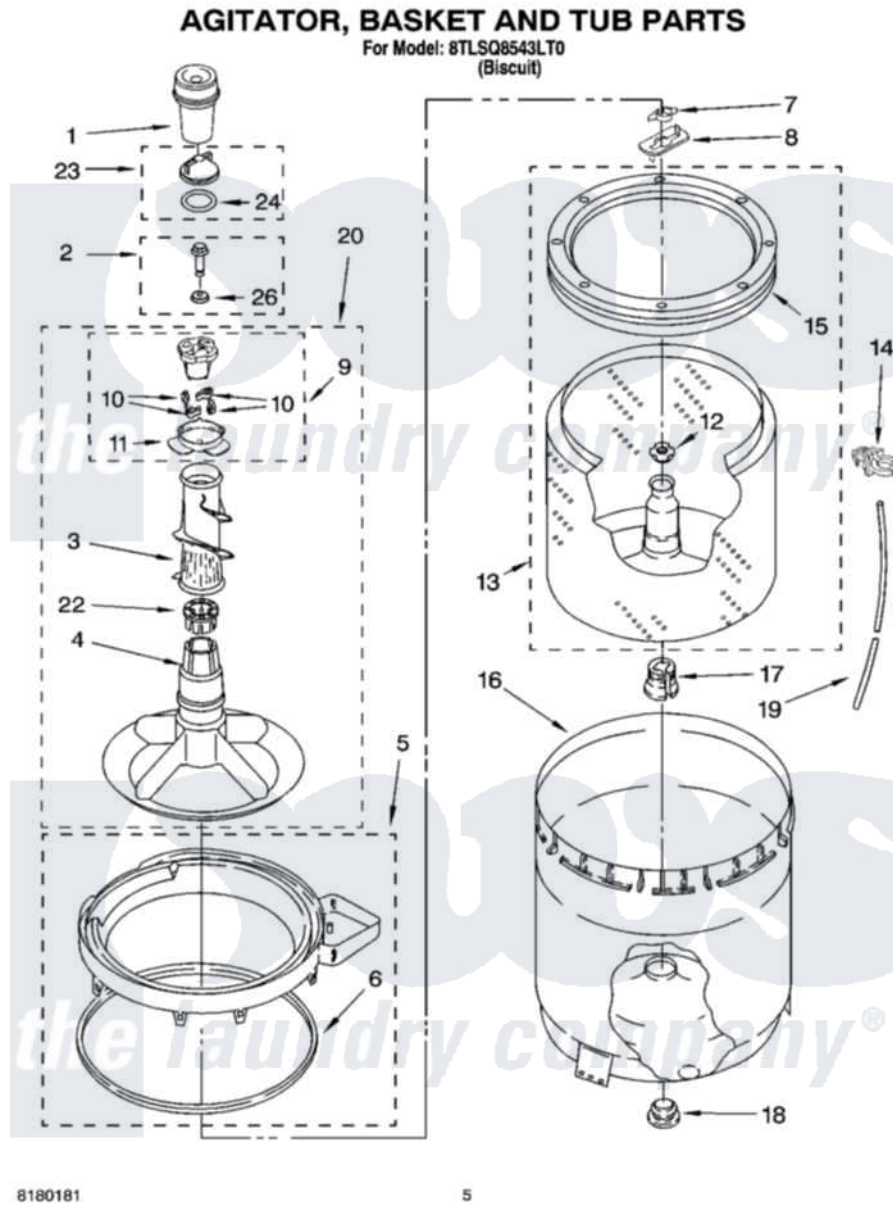

# Whirlpool 8TLSQ8543LT0 03 - AGITATOR, BASKET AND TUB PARTS

8180181

5

Whirlpool Residential Whirlpool 8TLSQ8543LT0 Washer Parts Parts Diagram 03 - AGITATOR, BASKET AND TUB PARTS

Click on the part number to view part

Item	Original Part Number	Replaced By	Status	Part Description
1	<a href="#">63580</a>			Dispenser, Fabric Softener
2	<a href="#">358237</a>			Screw And Washer
3	<a href="#">3363003</a>			Mover, Clothes
4	<a href="#">3951632</a>			Agitator
5	8528150	<a href="#">W10445870</a>		Ring-Tub
6	<a href="#">3976308</a>			Gasket, Tub Ring
7	<a href="#">3354845</a>			Clip, Agitator
8	3355921	<a href="#">8543666</a>		Washer, Agitator
9	3951682	<a href="#">285809</a>		Cam-Agitator
10	3366877	<a href="#">80040</a>		Dog-Agitator
11	<a href="#">3952374</a>			Bearing, Driven Cam
12	<a href="#">21366</a>			Nut, Spanner
13	8526017	<a href="#">W10389329</a>		Clothes Container, Assembly
14	<a href="#">2219077</a>			Clip, Pressure Switch Hose
15	8519788	<a href="#">387240</a>		Ring, Balance
16	<a href="#">63849</a>			Strain Relief, Power Cord

17	<a href="#">389140</a>		Tub Block, Basket Drive
18	<a href="#">383727</a>		Gasket, Centerpodt
19	3347780	<a href="#">353244</a>	Hose, Pressure Switch
20	<a href="#">3951744</a>		Agitator Assembly
22	<a href="#">3951608</a>		Spacer, Thrust
23	3354733	<a href="#">W10074580</a>	Cap, Barrier
24	3348855	<a href="#">W10072840</a>	Fabric Softener
26	<a href="#">3949550</a>		Washer