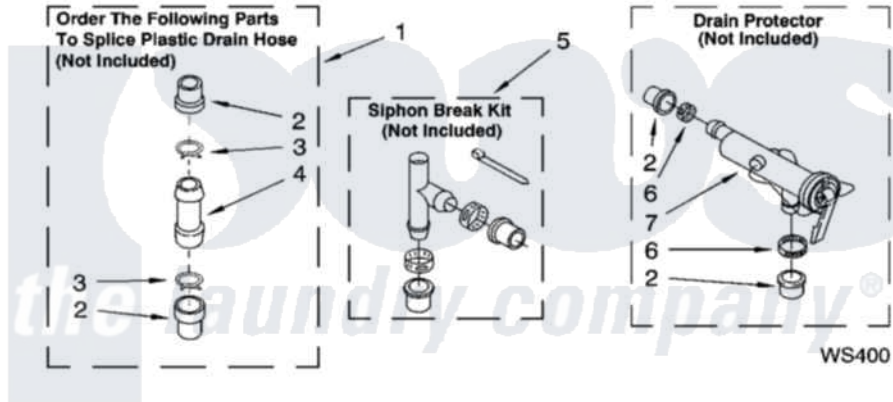

**WATER SYSTEM PARTS**

For Model: 8TLSQ8543LT0  
(Biscuit)

8180181

13

Whirlpool [Residential Whirlpool 8TLSQ8543LT0 Washer Parts](#) Parts Diagram 09 - WATER SYSTEM PARTS  
Click on the part number to view part

Item	Original Part Number	Replaced By	Status	Part Description
1	<a href="#">285442</a>			Water System Parts
2	<a href="#">285321</a>			Water System Parts
3	370447	<a href="#">285655</a>		Clamp, Hose
4	<a href="#">16272</a>			Connector, Straight
5	<a href="#">285320</a>			Water System Parts
6	65349	<a href="#">285655</a>		Clamp, Hose
7	<a href="#">367031</a>			Water System Parts