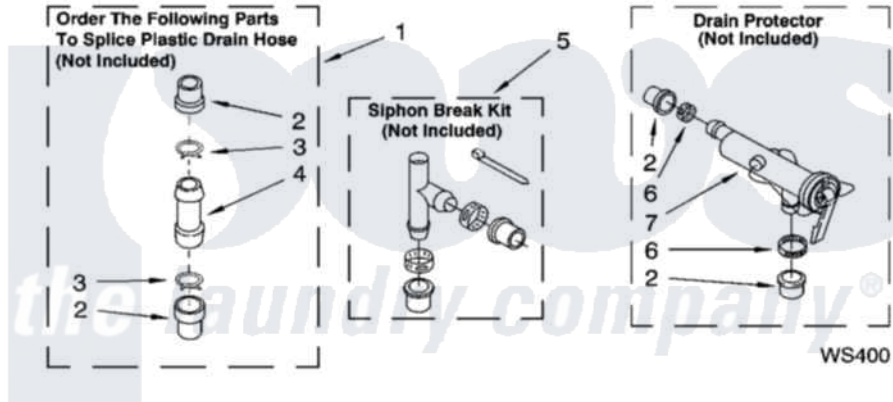

**WATER SYSTEM PARTS**

For Model: 8TL6132LT0  
(Biscuit)

8180182

13

Whirlpool [Residential Whirlpool 8TL6132LT0 Washer Parts](#) Parts Diagram 09 - WATER SYSTEM PARTS  
Click on the part number to view part

Item	Original Part Number	Replaced By	Status	Part Description
1	<a href="#">285442</a>			Water System Parts
2	<a href="#">285321</a>			Water System Parts
3	370447	<a href="#">285655</a>		Clamp, Hose
4	<a href="#">16272</a>			Connector, Straight
5	<a href="#">285320</a>			Water System Parts
6	65349	<a href="#">285655</a>		Clamp, Hose
7	<a href="#">367031</a>			Water System Parts