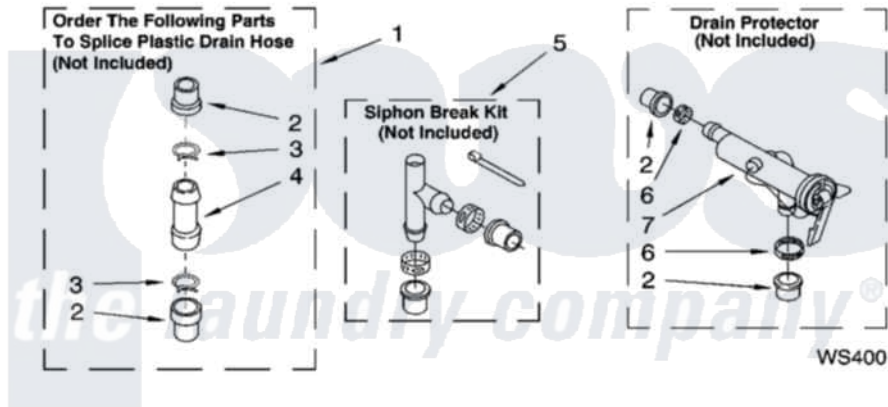

**WATER SYSTEM PARTS**

For Models: CAWS833RQ1, CAWS833RT1  
(White) (Biscuit)

8181007

11

Whirlpool [Residential Whirlpool CAWS833RT1 Washer Parts](#) Parts Diagram 07 - WATER SYSTEM PARTS  
Click on the part number to view part

Item	Original Part Number	Replaced By	Status	Part Description
1	<a href="#">285442</a>			Water System Parts
2	<a href="#">285321</a>			Water System Parts
3	370447	<a href="#">285655</a>		Clamp, Hose
4	<a href="#">16272</a>			Connector, Straight
5	<a href="#">285320</a>			Water System Parts
6	65349	<a href="#">285655</a>		Clamp, Hose
7	<a href="#">367031</a>			Water System Parts