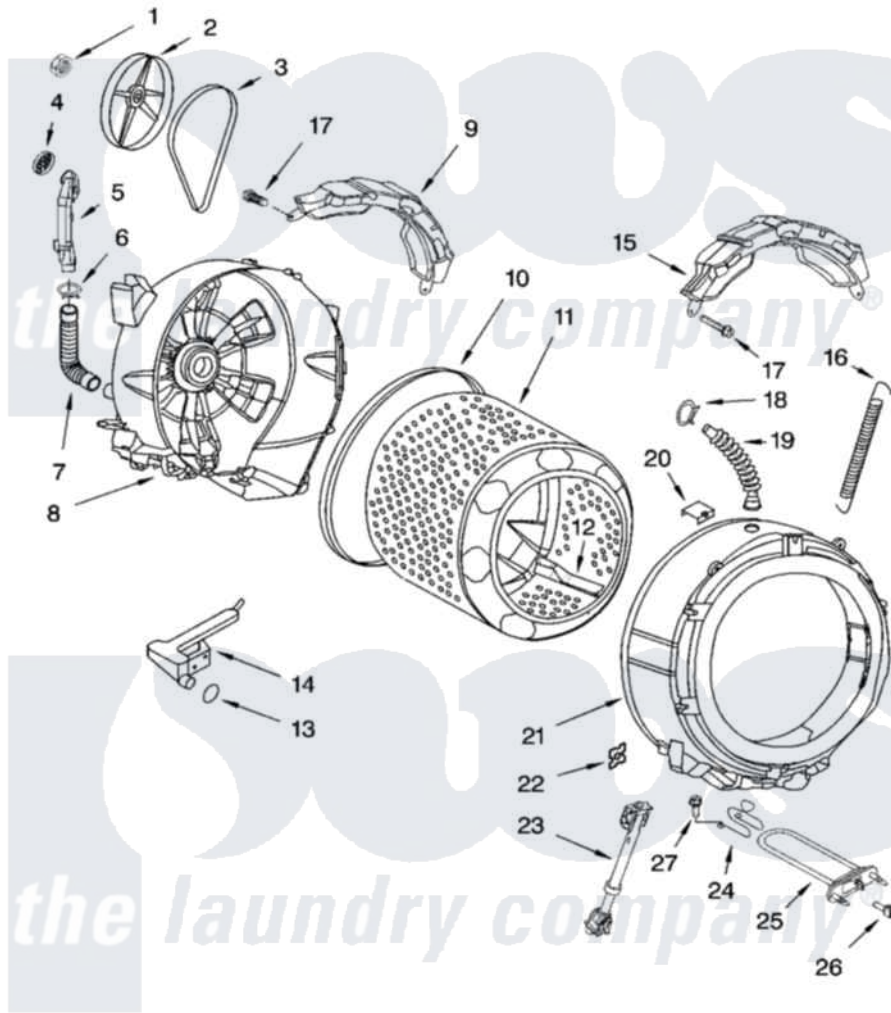

Whirlpool GHW9400PL4 05 - TUB AND BASKET PARTS

TUB AND BASKET PARTS

For Models: GHW9400PW4, GHW9400PL4, GHW9400PT4
(White/Platinum) (Pewter) (Biscuit)

W10112162

9

Whirlpool [Residential Whirlpool GHW9400PL4 Washer Parts](#) Parts Diagram 05 - TUB AND BASKET PARTS
Click on the part number to view part

Item	Original Part Number	Replaced By	Status	Part Description
1	8182132	W10283361		Nut, Pulley
2	8182650			Pulley
3	8182633	W10388414		Belt
4	8181745			Grid, Ventilation
5	8181744			Pipe, Ventilation
6	8181746	W10208156		Clamp
7	8181743			Hose, Exhaust
8	8181666	W10253866		Tub-Outer
9	8181644			Counterweight, Rear
10	8181673			Gasket, Tub
11	8182247	W10269756		Basket
12	8182233			Baffle, Basket
13	8181748	W10250553		O-Ring, Air Trap
14	8181731			Airtrap
15	8181645	W10008880		Counterweight, Front
16	8182814			Spring, Suspension

17	8181647	W10182109		Screw-Kit
18	8181742	3367052		Clamp, Hose
19	8181794			Hose, Tub To Dispenser
20	8181667	8540092		Clamp, Tub
21	8181665	285981		Tub-Outer
22	8181648	8182512		Nut, Push-In
23	8182812			Shock Absorber
24	8181686	W10250558		Bracket, Heater Support
25	8182666			Element, Heating
26	8181705			Ntc
27	8181687	8182214		Screw
"	BLANK		Not Available	Following Parts Not Illustrated
"	8182126	3196427		Screw