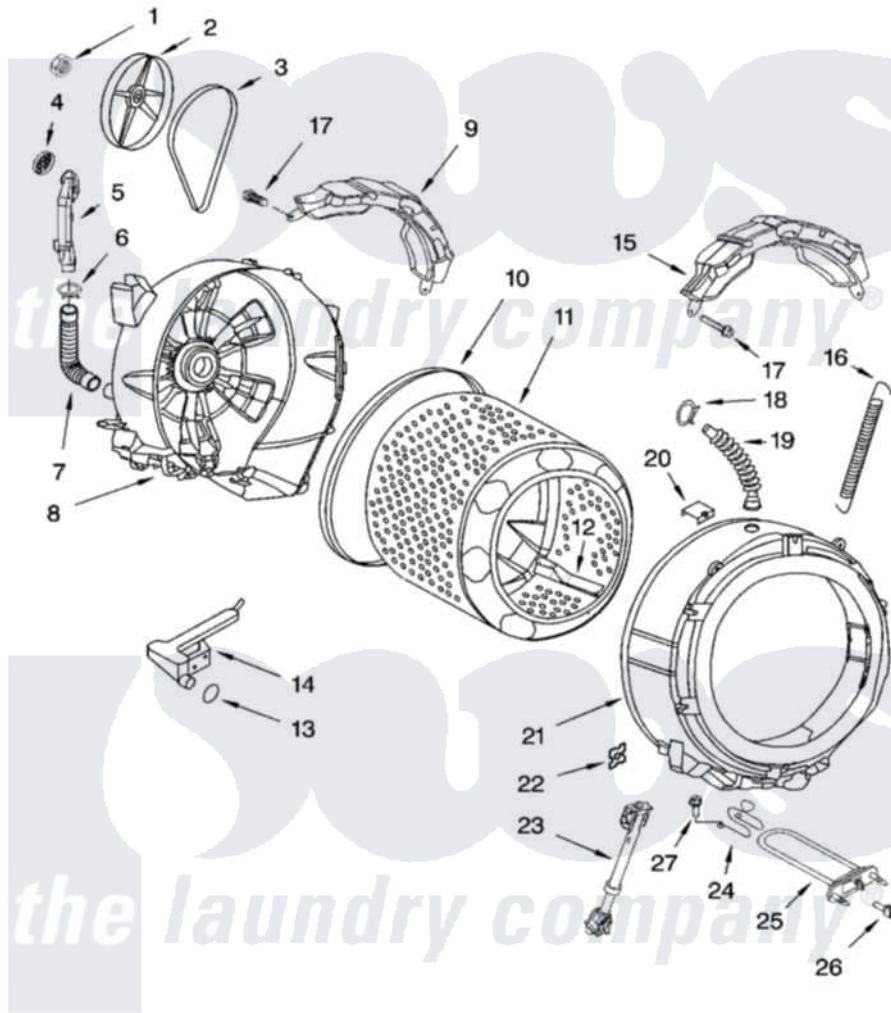

Whirlpool GHW9400PW3 05 - TUB AND BASKET PARTS

TUB AND BASKET PARTS

For Models: GHW9400PW3, GHW9400PL3, GHW9400PT3
(White/Platinum) (Pewter) (Biscuit)

W10112157

9

Whirlpool Residential Whirlpool GHW9400PW3 Washer Parts Parts Diagram 05 - TUB AND BASKET PARTS
Click on the part number to view part

Item	Original Part Number	Replaced By	Status	Part Description
1	8182132	W10283361		Nut, Pulley
2	8182650			Pulley
3	8182633	W10388414		Belt
4	8181745			Grid, Ventilation
5	8181744			Pipe, Ventilation
6	8181746	W10208156		Clamp
7	8181743			Hose, Exhaust
8	8181666	W10253866		Tub-Outer
9	8181644			Counterweight, Rear
10	8181673			Gasket, Tub
11	8182247	W10269756		Basket
12	8182233			Baffle, Basket
13	8181748	W10250553		O-Ring, Air Trap
14	8181731			Airtrap
15	8181645	W10008880		Counterweight, Front
16	8182814			Spring, Suspension

17	8181647	W10182109	Screw-Kit
18	8181742	3367052	Clamp, Hose
19	8181794		Hose, Tub To Dispenser
20	8181667	8540092	Clamp, Tub
21	8181665	285981	Tub-Outer
22	8181648	8182512	Nut, Push-In
23	8182812		Shock Absorber
24	8181686	W10250558	Bracket, Heater Support
25	8182666		Element, Heating
26	8181705		Ntc
27	8181687	8182214	Screw
"	BLANK	Not Available	Following Parts Not Illustrated
"	8182126	3196427	Screw