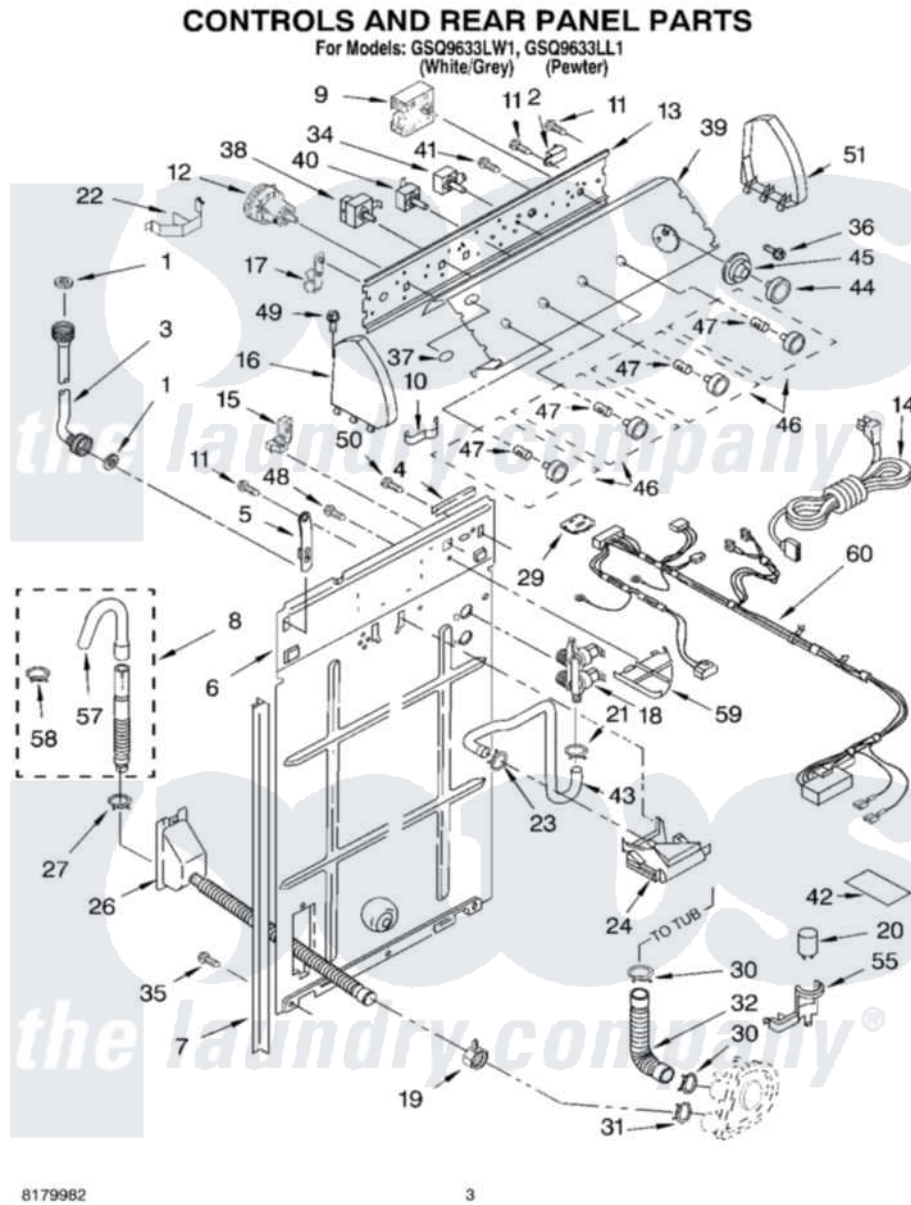

Whirlpool GSQ9633LW1 02 - CONTROLS AND REAR PANEL PARTS

Whirlpool [Residential Whirlpool GSQ9633LW1 Washer Parts](#) Parts Diagram 02 - CONTROLS AND REAR PANEL PARTS

[Click on the part number to view part](#)

Item	Original Part Number	Replaced By	Status	Part Description
1	3976300	16123		Washer Inlet-Hose Miscellaneous Parts Must be Ordered Separately.
2	694419			Mini-Buzzer
3	3949374	89503		Hose-Inlet
"	3949375	89503		Hose-Inlet
4	303294	3367669		Protector, Edge
5	8318255	8568314		Strap, Console
6	3357978			Panel, Rear
7	62747			Pad, Rear Panel
8	3951609	285664		Hose
"	661577	285666		Hose
"	3357090	285702		Hose
9	3955765			Timer, Control
10	3347812	8528351		Clip
11	90767			Screw, 8A X 3/8 HeX Washer Head Tapping