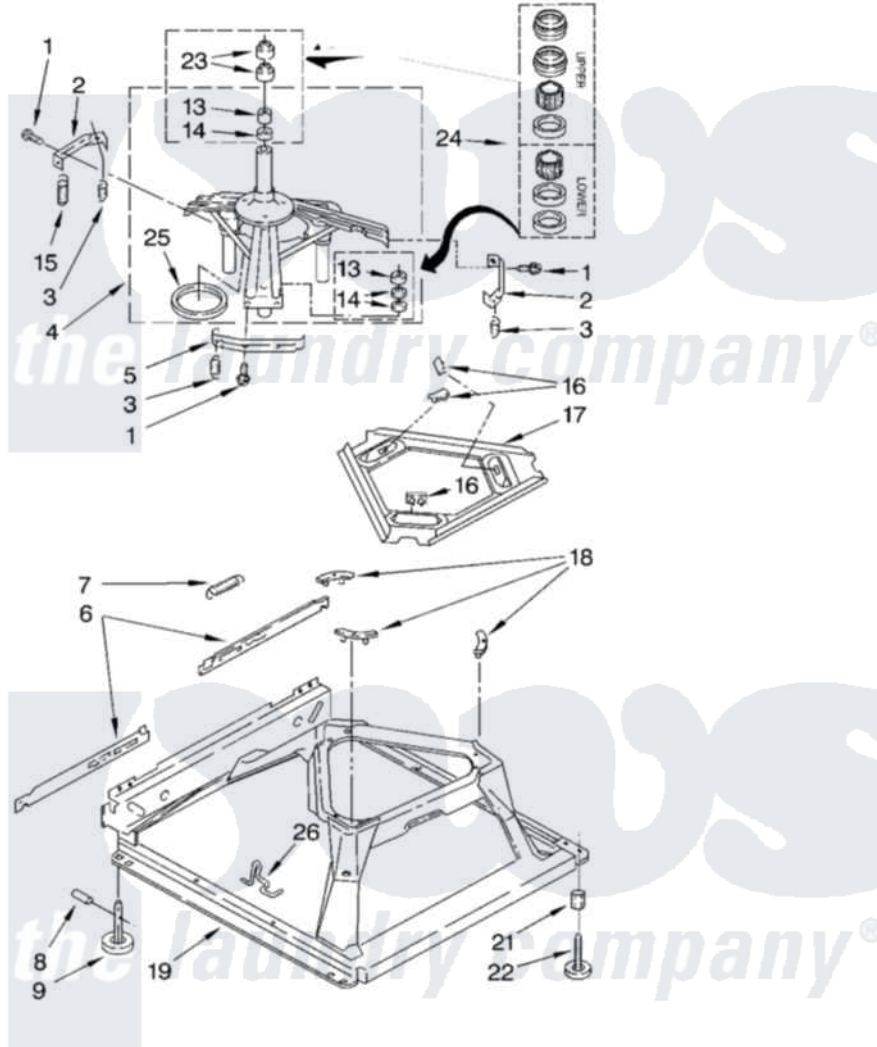

# Whirlpool GSQ9633LW1 05 - MACHINE BASE PARTS

## MACHINE BASE PARTS

For Models: GSQ9633LW1, GSQ9633LL1  
(White/Grey) (Pewter)

8

8179982

Whirlpool [Residential Whirlpool GSQ9633LW1 Washer Parts](#) Parts Diagram 05 - MACHINE BASE PARTS  
Click on the part number to view part

Item	Original Part Number	Replaced By	Status	Part Description
1	<a href="#">3400076</a>			Screw, Bracket Mounting
2	<a href="#">64067</a>			Bracket, Spring Outer
3	<a href="#">63907</a>			Spring, Suspension
4	3362087	<a href="#">280184</a>		Support
5	<a href="#">64065</a>			Bracket, Spring Outer
6	<a href="#">63466</a>			Link, Leveling Mechanism
7	62597	<a href="#">8316845</a>		Spring
8	<a href="#">62837</a>			Pin, Knurled
9	62596	<a href="#">285244</a>		Feet-Leveling
13	3347047	<a href="#">8546455</a>		Bearing, Centerpost
14	357409	<a href="#">359449</a>		Seal, Agitator Shaft
15	8318050	<a href="#">285901</a>		Spring
16	62568	<a href="#">285219</a>		Pad
17	<a href="#">3946509</a>			Plate, Suspension
18	3363660	<a href="#">285744</a>		Pad
19	3946512	<a href="#">285771</a>		Base

21	<a href="#">3359452</a>		Nut, Lock
22	389102	<a href="#">W10001130</a>	Foot, Leveling
23	356934	<a href="#">8577376</a>	Seal, Centerpost
24	<a href="#">285203</a>		Centerpost Bearing Kit
25	<a href="#">63134</a>		Ring, Sound Deadening
26	63806	<a href="#">W10145155</a>	Retainer, Suspension Spring