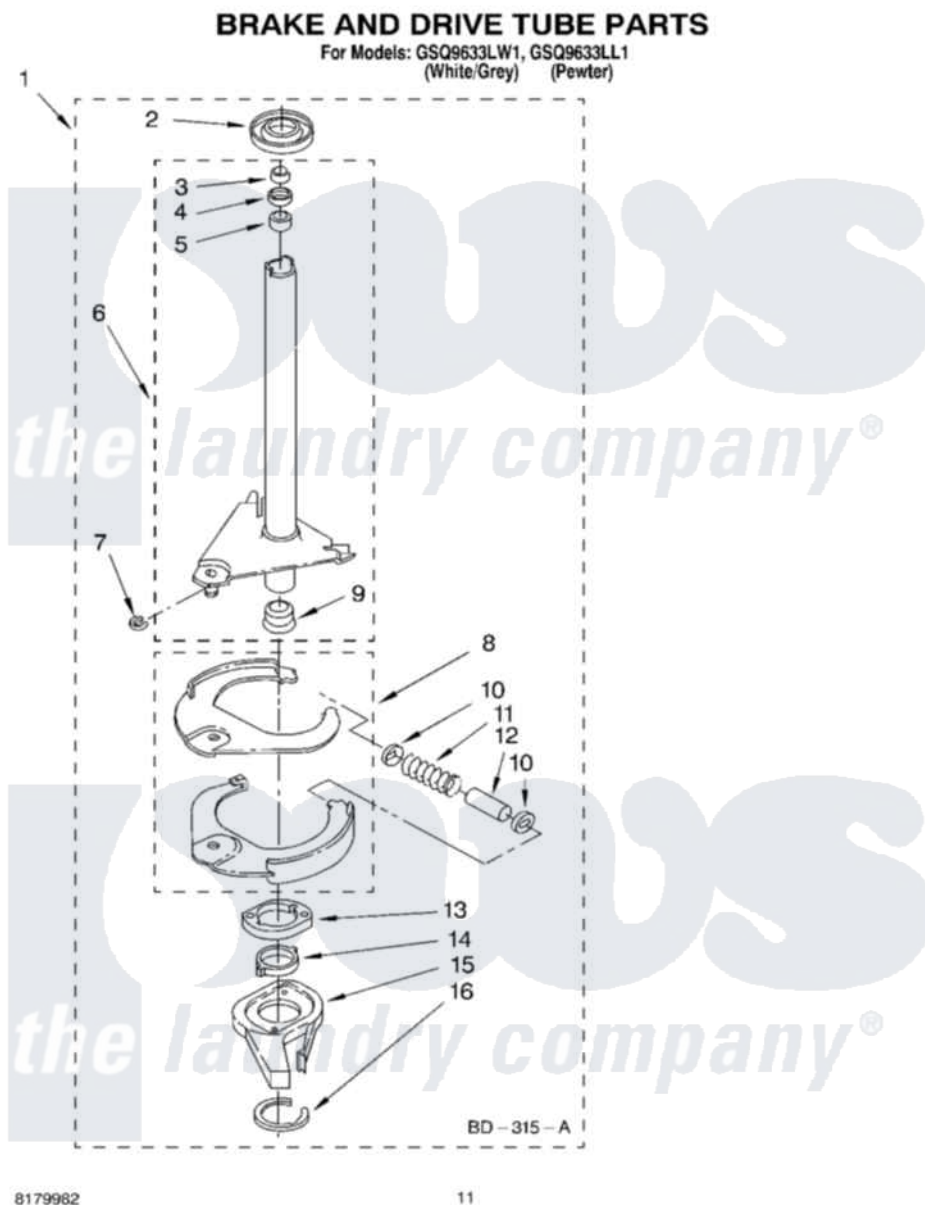

Whirlpool GSQ9633LW1 07 - BRAKE AND DRIVE TUBE PARTS

Whirlpool [Residential Whirlpool GSQ9633LW1 Washer Parts](#) Parts Diagram 07 - BRAKE AND DRIVE TUBE PARTS
Click on the part number to view part

Item	Original Part Number	Replaced By	Status	Part Description
1	388952	285792		Basketdrive
2	62658			Ring, Thrust
3	91939			Seal, Shaft
4	356427			Seal, Spin Pinion
5	356937			Spacer, Drive Tube
6	64027	64208		Tube-Spin
7	64035	W10083190		Ring, Retaining
8	64232	285438		Shoe-Brake
9	62703	8546462		"T" Bearing, Spin Tube
10	62648	285658		Sleeve
11	387806		Not Available	Spring, Brake
12	62909	285658		Sleeve
13	63023	8546461		Cam, Brake Release
14	63022			Sleeve, Cam
15	64194	285790		Lining
16	90368	W10083200		Ring, Retaining

" N/A

Not Available

FOLLOWING PARTS NOT
ILLUSTRATED

" [285208](#)

Lubricant