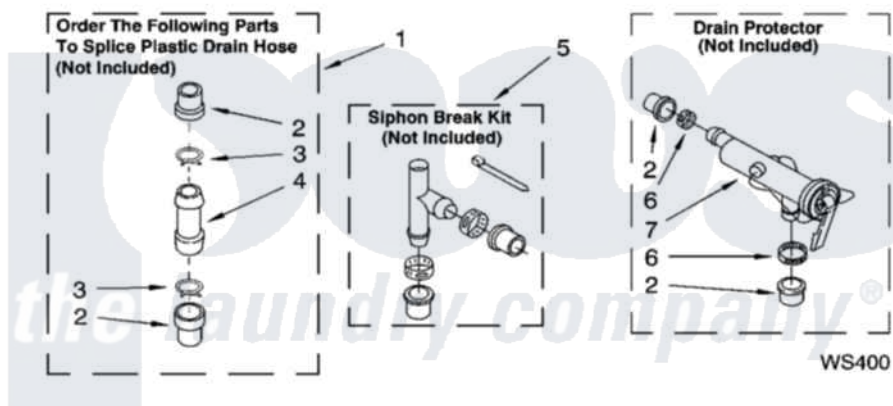

WATER SYSTEM PARTS

For Models: GSQ9669LW1, GSQ9669LG1
(White/Grey) (Biscuit/Gold)

8179979

13

Whirlpool [Residential Whirlpool GSQ9669LW1 Washer Parts](#) Parts Diagram 09 - WATER SYSTEM PARTS

[Click on the part number to view part](#)

Item	Original Part Number	Replaced By	Status	Part Description
1	285442			Water System Parts
2	285321			Water System Parts
3	370447	285655		Clamp, Hose
4	16272			Connector, Straight
5	285320			Water System Parts
6	65349	285655		Clamp, Hose
7	367031			Water System Parts