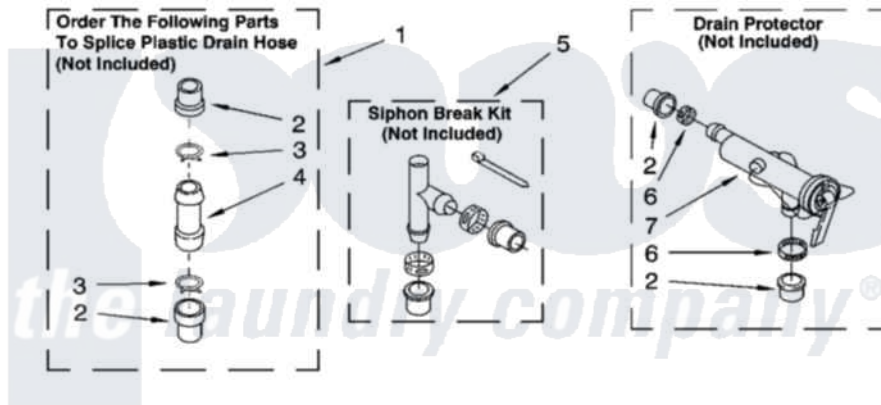

WATER SYSTEM PARTS

For Models: GST9679LW1, GST9679LG1
(White/Grey) (Biscuit/Gold)

WS400

8179975

13

Whirlpool [Residential Whirlpool GST9679LW1 Washer Parts](#) Parts Diagram 09 - WATER SYSTEM PARTS
Click on the part number to view part

Item	Original Part Number	Replaced By	Status	Part Description
1	285442			Water System Parts
2	285321			Water System Parts
3	370447	285655		Clamp, Hose
4	16272			Connector, Straight
5	285320			Water System Parts
6	65349	285655		Clamp, Hose
7	367031			Water System Parts