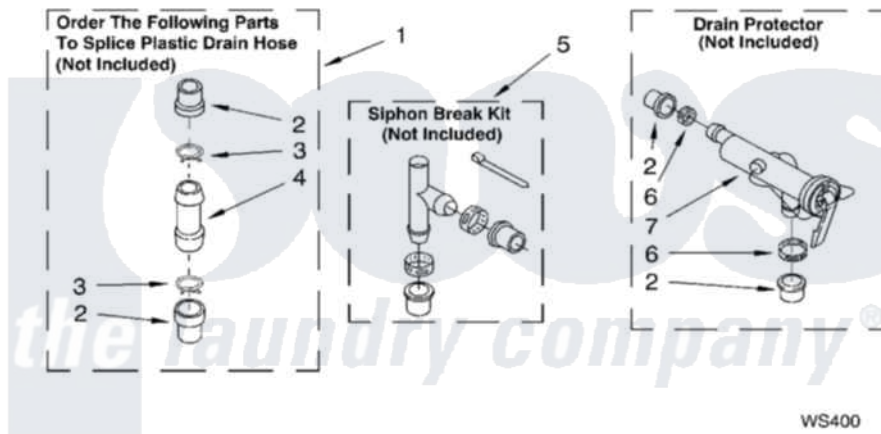

WATER SYSTEM PARTS

For Models: GSX9885JQ1, GSX9885JT1
(Designer White) (Biscuit)

8179884

15

Whirlpool [Residential Whirlpool GSX9885JQ1 Washer Parts](#) Parts Diagram 10 - WATER SYSTEM PARTS

[Click on the part number to view part](#)

Item	Original Part Number	Replaced By	Status	Part Description
1	285442			Water System Parts
2	285321			Water System Parts
3	370447	285655		Clamp, Hose
4	16272			Connector, Straight
5	285320			Water System Parts
6	65349	285655		Clamp, Hose
7	367031			Water System Parts