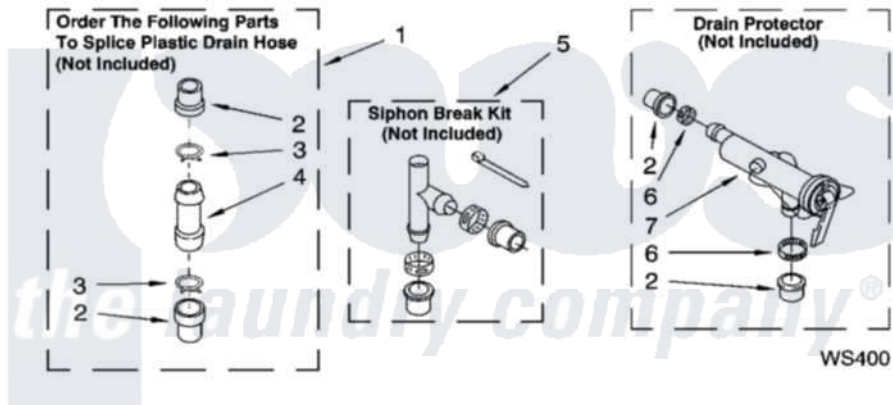

WATER SYSTEM PARTS

For Model: IAX4000RQ1
(Designer White)

8180699

11

[Whirlpool Residential Whirlpool IAX4000RQ1 Washer Parts](#) Parts Diagram 07 - WATER SYSTEM PARTS
Click on the part number to view part

| Item | Original Part Number | Replaced By | Status | Part Description |
|------|------------------------|------------------------|--------|---------------------|
| 1 | 285442 | | | Water System Parts |
| 2 | 285321 | | | Water System Parts |
| 3 | 370447 | 285655 | | Clamp, Hose |
| 4 | 16272 | | | Connector, Straight |
| 5 | 285320 | | | Water System Parts |
| 6 | 65349 | 285655 | | Clamp, Hose |
| 7 | 367031 | | | Water System Parts |