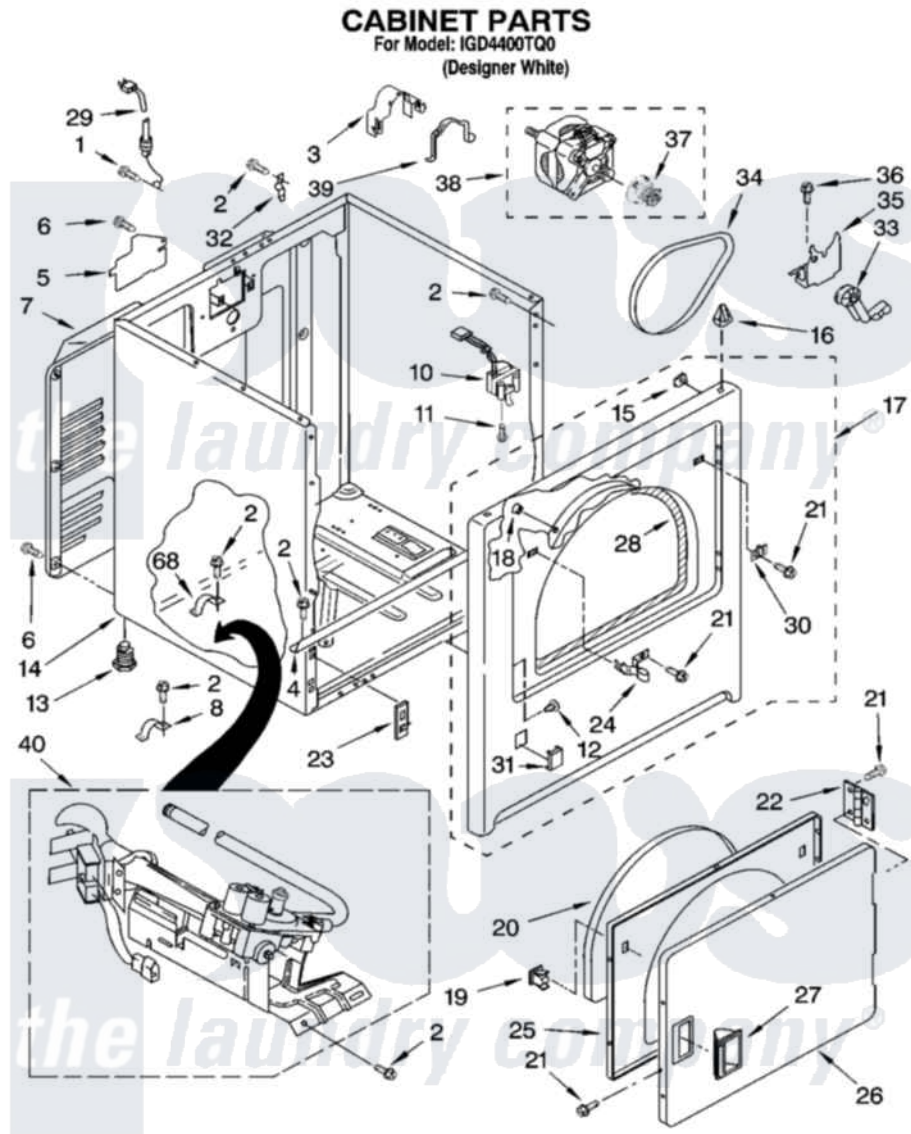

# Whirlpool IGD4400TQ0 02 - CABINET PARTS

W10122445

3

Whirlpool [Residential Whirlpool IGD4400TQ0 Dryer Parts](#) Parts Diagram 02 - CABINET PARTS  
 Click on the part number to view part

Item	Original Part Number	Replaced By	Status	Part Description
1	697776	<a href="#">4331106</a>		Screw, No.10-32 X 7/16
2	343641	<a href="#">681414</a>		Screw, 10AB X 1/2
3	<a href="#">3404162</a>			Clamp, Motor
4	<a href="#">8541400</a>			Bracket, Cabinet
5	<a href="#">3396795</a>			Cover, Terminal Block
6	<a href="#">693995</a>			Screw, Hex Head
7	3396805	<a href="#">280043</a>		Panel-Rear
8	<a href="#">3980175</a>			Clamp, Elbow
10	3406109	<a href="#">3406107</a>		Door Switch Assembly
11	697773	<a href="#">3395530</a>		Screw
12	<a href="#">3404413</a>			Plug, Hinge Hole
13	3392100	<a href="#">49621</a>		Feet-Leveling
"	<a href="#">279810</a>			Foot-Optional
14	8530603	<a href="#">8533643</a>		Cabinet
15	<a href="#">98234</a>			Clip, U-Bend
16	690363	<a href="#">18776</a>		Lock, Front Top