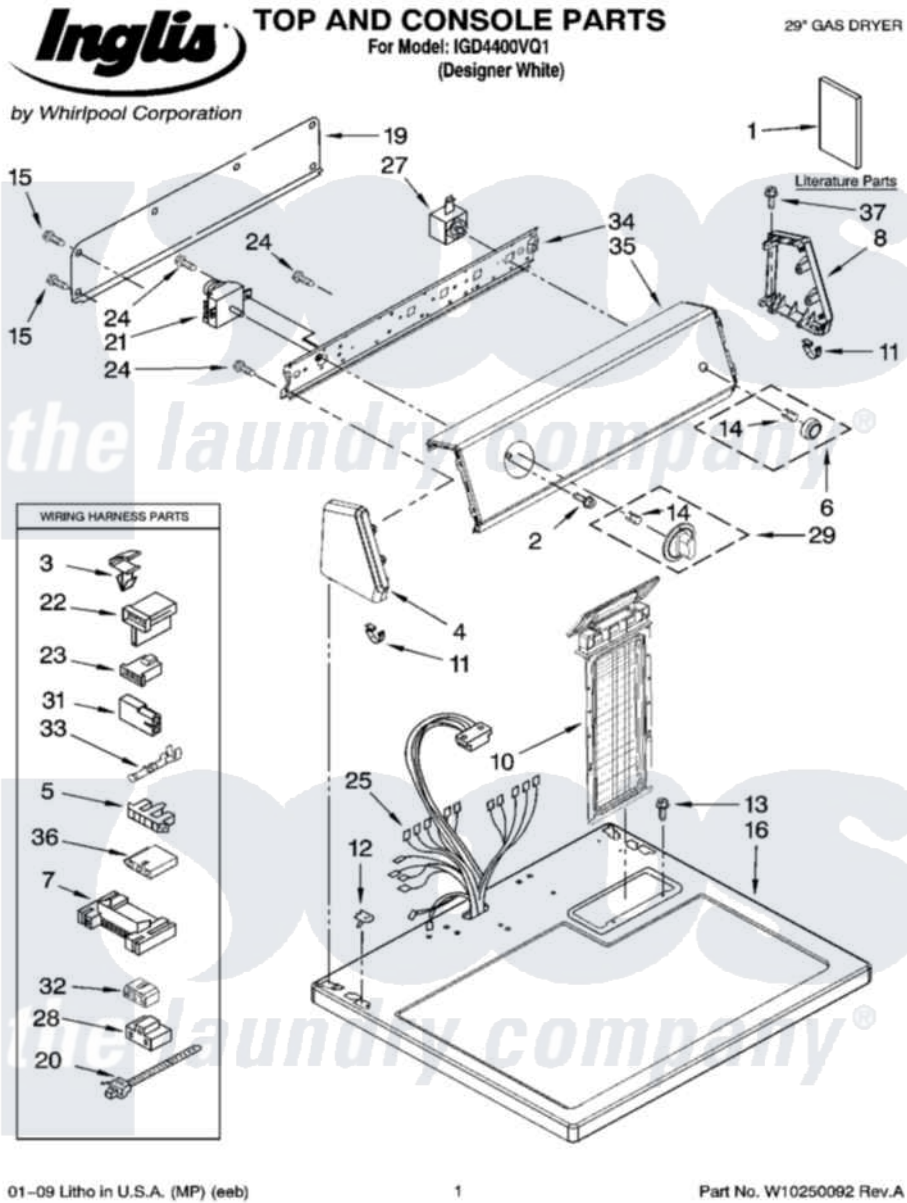

Whirlpool IGD4400VQ1 01 - TOP AND CONSOLE PARTS

01-09 Litho in U.S.A. (MP) (eeb)

1

Part No. W10250092 Rev.A

Whirlpool Residential Whirlpool IGD4400VQ1 Dryer Parts Parts Diagram 01 - TOP AND CONSOLE PARTS
 Click on the part number to view part

Item	Original Part Number	Replaced By	Status	Part Description
1	8562589		Not Available	Instructions, Installation
"	W10042990		Not Available	Sheet, Cycle Feature
"	W10151579		Not Available	Guide, Use & Care
"	W10185979			Wiring Diagram Cycle Feature
"	BLANK		Not Available	Following May Be Purchased DO-IT-YOURSELF REPAIR MANUALS
2	8533951	3400859		Screw, Grounding
3	3394427			Clip-Harness
4	8274437	279960		Endcap
5	3397269			Connector, Timer
6	8538959			Knob, Push-To-Start
7	3395683			Receptacle, Multi-Terminal
8	8274434	279960		Endcap
10	8558463			HANdle And Lint Screen Assembly
11	688805			Clip, Spring Knob

12	357213		Nut, Push-In
13	688983	487240	Screw, For Mtg. Service Capacitor
14	8536939		Clip, Knob
15	693995		Screw, Hex Head
16	8557930	8563985	Top
19	8274261		Do-It-Yourself Repair Manuals
20	3391249		Cable Tie, Push Mount
21	W10185971		Timer Assembly, 60 Hz
22	3403499		Connector, 2-Postion
23	3403498		Connector, 3-Position
24	8533971	90767	Screw, 8A X 3/8 HeX Washer Head Tapping
25	W10186074		Harness, Wiring
27	3977456		Switch, Push-To-Start
28	3401144		Connector
29	8538953		Timer Knob Assembly
31	717252		Receptacle, Terminal
32	3347243		Block, Disconnect
33	94614		Terminal
34	8271418		Bracket, Control
35	W10207807		Panel, Control
36	3936144		Do-It-Yourself Repair Manuals
37	388326		Screw, 8-18 X 1.25