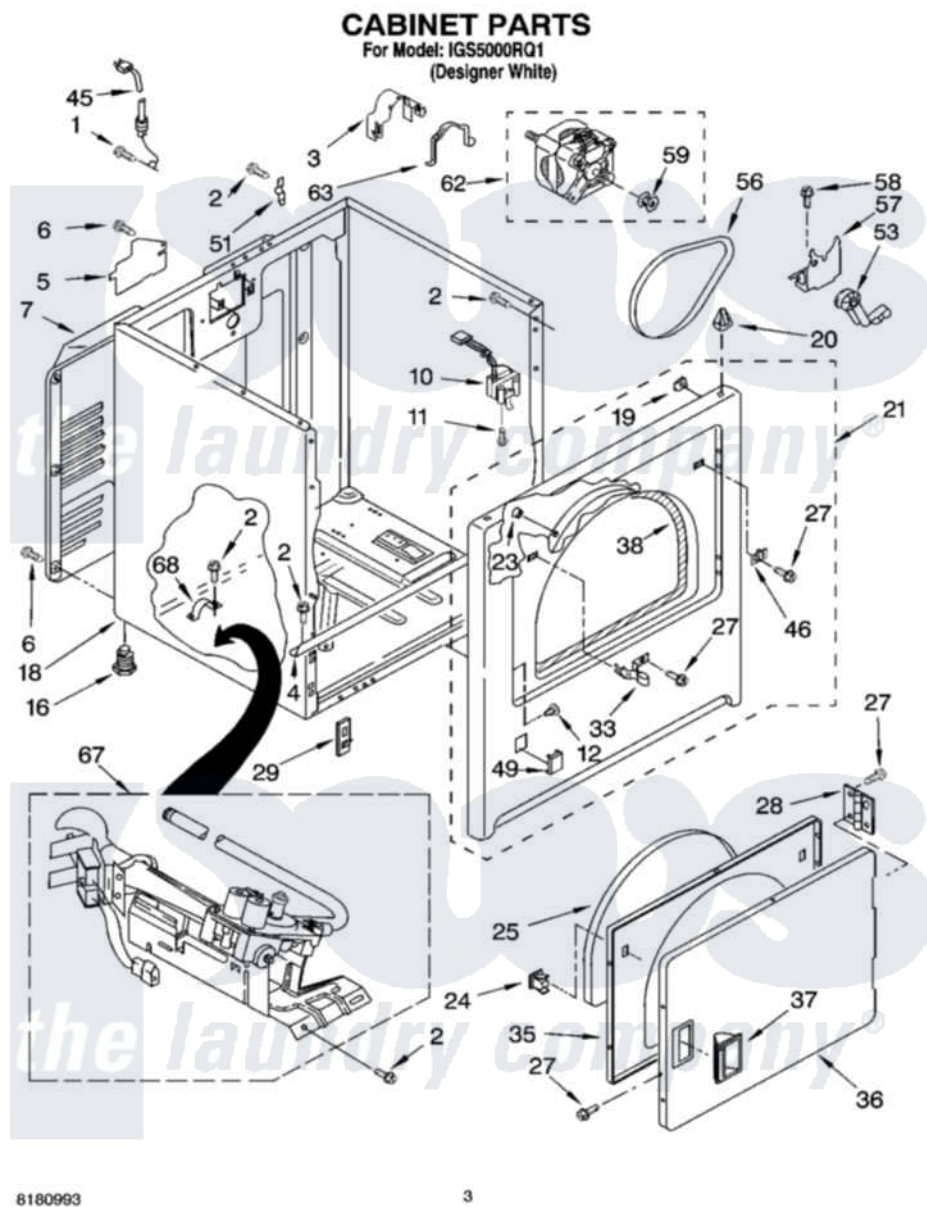

Whirlpool IGS5000RQ1 02 - CABINET PARTS

8180993

3

Whirlpool [Residential Whirlpool IGS5000RQ1 Dryer Parts](#) Parts Diagram 02 - CABINET PARTS

[Click on the part number to view part](#)

Item	Original Part Number	Replaced By	Status	Part Description
1	697776	4331106		Screw, No.10-32 X 7/16
2	343641	681414		Screw, 10AB X 1/2
3	3404162			Clamp, Motor
4	8541400			Bracket, Cabinet
5	3396795			Cover, Terminal Block
6	693995			Screw, Hex Head
7	3396805	280043		Panel-Rear
10	3406109	3406107		Door Switch Assembly
11	697773	3395530		Screw
12	3404413			Plug, Hinge Hole
16	3392100	49621		Feet-Leveling
"	279810			Foot-Optional
18	8530603	8533643		Cabinet
19	98234			Clip, U-Bend
20	690363	18776		Lock, Front Top
21	3403447	279854		Panel

23	685203	279220	Clip
24	690081	279570	Latch
25	3405246		Seal, Door Push-To-Start
27	342055	488627	Screw
28	3405514	W10362431	Hinge And Pin Assembly
29	3394083		Clip, Front Panel
33	3403431		Strike, Panel
35	3402341		Door, Inner
36	3402335		Door, Front
37	3405184		Handle, Door
38	3406129		Seal And Bearing Assembly
45	344020	3401402	Cord, Power
46	3403630		Plug, Strike Hole
49	3394975		Plug, Front Panel
51	238088	8066217	Hinge, Top
53	691366		Idler And Pulley Assembly
56	8066065	341241	Belt
57	348780		Base, Motor
58	3400500		Bolt, 3405245 5/16-18 X 3/4
59	3394341	W10299847	Pulley-Motor
62	8066206	279827	Motor-Drve
63	660658		Clamp, Motor Mounting 343481 685441
67	8318272	W10465748	Burner-Gas
68	341029		Clamp, Pipe Door Spring