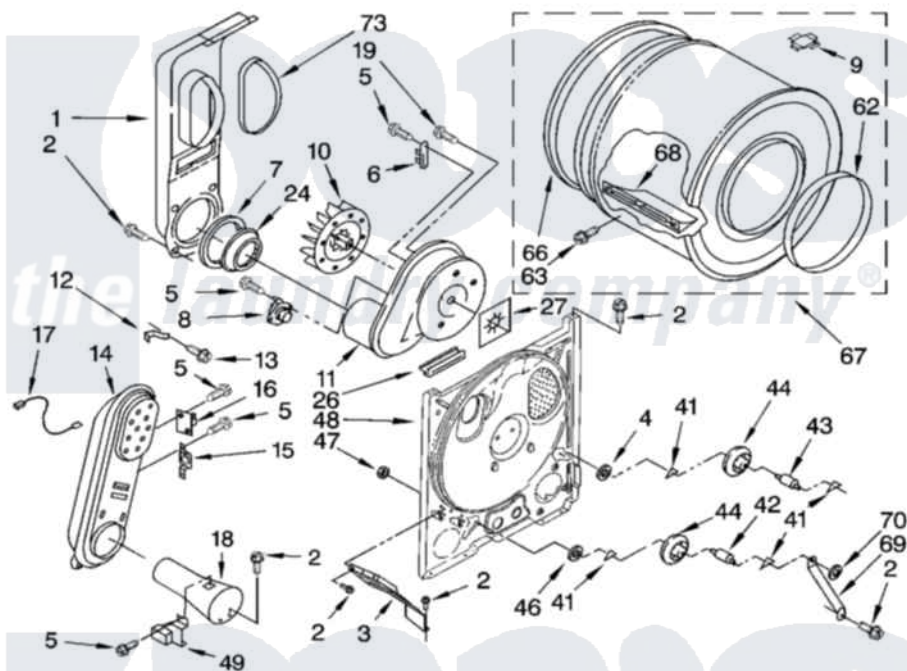

Whirlpool IGX3000RQ0 04 - BULKHEAD PARTS, OPTIONAL PARTS (NOT INCLUDED)

BULKHEAD PARTS

For Model: IGX3000RQ0
(Designer White)

8180607

7

Whirlpool [Residential Whirlpool IGX3000RQ0 Dryer Parts](#) Parts Diagram 04 - BULKHEAD PARTS, OPTIONAL PARTS (NOT INCLUDED)

[Click on the part number to view part](#)

Item	Original Part Number	Replaced By	Status	Part Description
1	694283	279505		Chute
2	343641	681414		Screw, 10AB X 1/2
3	3406022			Bracket, Bulkhead
4	3388703			Washer, Support
5	90767			Screw, 8A X 3/8 HeX Washer Head Tapping
6	3392519			Thermal Limiter
7	347139			Seal, Lint Chute
8	660039	694674		Thermistor-Fix
9	8066086			Plug, Drum Hole
10	694089			Wheel, Blower
11	8557384	8577230		Housing, Blower
12	3398161			CLIP
13	489463			Screw, 8-18 X 1/16
14	8530285	279980		Box

15	3403140		Thermostat, High-Limit 205F
16	280010		Kit, Thermal Cut-Off
17	3401707		Jumper, Tco-High Limit
18	8066048		Funnel, Burner
19	3390647	488729	Screw
24	696302		Shield, Exhaust
26	3392247	686889	Pad
27	3394196		Seal, Blower Shaft
41	690997		Washer, Thrust
42	3399506	W10359270	Shaft, Drum Roller Threads
43	3399507	W10359269	Shaft, Drum Roller Threads
44	3397590	349241T	Support
46	348197		Washer, Support
47	3359452		Nut, Lock
48	8529955	279793	Bulkhead
49	338906		Radiant, Sensor
62	3394508		Ring, Bearing
63	97787	W10109200	Screw, Baffle Mounting
66	8066085	239087	Seal
67	3396775		Drum Assembly
68	342847		Baffle, Drum
69	3976435		Bracket, Support
70	90296		Nut, Push On
73	339956		Seal, Air Duct To Bulkhead
	279948	4392065	Kit, Dryer Repair
"	8522199		Accessory Parts
"	346764		Kit, Hold Down
"	689790		Dry Rack
"	72017		Paint, Touch-Up
"	350930		Paint, Pressurized Spray B
"	350938		Paint, Pressurized Spray B
"	799344		Paint, Touch-Up)