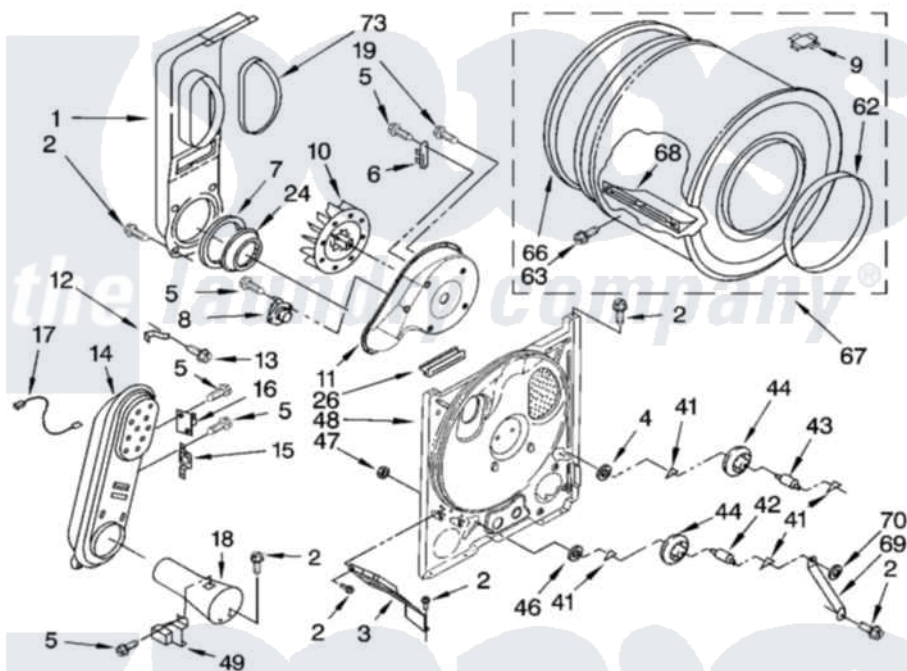

Whirlpool IGX3000RQ1 04 - BULKHEAD PARTS, OPTIONAL PARTS (NOT INCLUDED)

BULKHEAD PARTS

For Model: IGX3000RQ1
(Designer White)

8180996

7

Whirlpool [Residential Whirlpool IGX3000RQ1 Dryer Parts](#) Parts Diagram 04 - BULKHEAD PARTS, OPTIONAL PARTS (NOT INCLUDED)

[Click on the part number to view part](#)

Item	Original Part Number	Replaced By	Status	Part Description
1	694283	279505		Chute
2	343641	681414		Screw, 10AB X 1/2
3	3406022			Bracket, Bulkhead
4	3388703			Washer, Support
5	90767			Screw, 8A X 3/8 HeX Washer Head Tapping
6	3392519			Thermal Limiter
7	347139			Seal, Lint Chute
8	660039	694674		Thermistor-Fix
9	8066086			Plug, Drum Hole
10	694089			Wheel, Blower
11	8577230			Housing, Blower
12	3398161			CLIP
13	489463			Screw, 8-18 X 1/16
14	8530285	279980		Box

15	3403140		Thermostat, High-Limit 205F
16	280010		Kit, Thermal Cut-Off
17	3401707		Jumper, Tco-High Limit
18	8066048		Funnel, Burner
19	3390647	488729	Screw
24	696302		Shield, Exhaust
26	3392247	686889	Pad
41	690997		Washer, Thrust
42	3399506	W10359270	Shaft, Drum Roller Threads
43	3399507	W10359269	Shaft, Drum Roller Threads
44	3397590	349241T	Support
46	348197		Washer, Support
47	3359452		Nut, Lock
48	8529955	279793	Bulkhead
49	338906		Radiant, Sensor
62	3394508		Ring, Bearing
63	97787	W10109200	Screw, Baffle Mounting
66	8066085	239087	Seal
67	3396775		Drum Assembly
68	342847		Baffle, Drum
69	3976435		Bracket, Support
70	90296		Nut, Push On
73	339956		Seal, Air Duct To Bulkhead
	BLANK	Not Available	ACCESSORY PARTS
"	279948	4392065	Kit, Dryer Repair
"	8522199		Accessory Parts
"	346764		Kit, Hold Down
"	689790		Dry Rack
"	72017		Paint, Touch-Up
"	350930		Paint, Pressurized Spray B
"	350938		Paint, Pressurized Spray B
"	799344		Paint, Touch-Up)