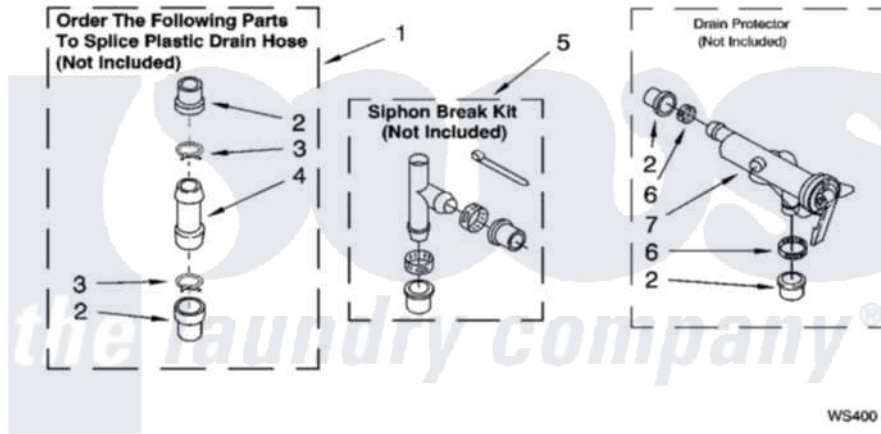

WATER SYSTEM PARTS

For Model: IJ41001
(White)

8179582

13

Whirlpool [Residential Whirlpool IJ41001 Washer Parts](#) Parts Diagram 09 - WATER SYSTEM PARTS
Click on the part number to view part

Item	Original Part Number	Replaced By	Status	Part Description
1	285442			Water System Parts
2	285321			Water System Parts
3	370447	285655		Clamp, Hose
4	16272			Connector, Straight
5	285320			Water System Parts
6	65349	285655		Clamp, Hose
7	367031			Water System Parts