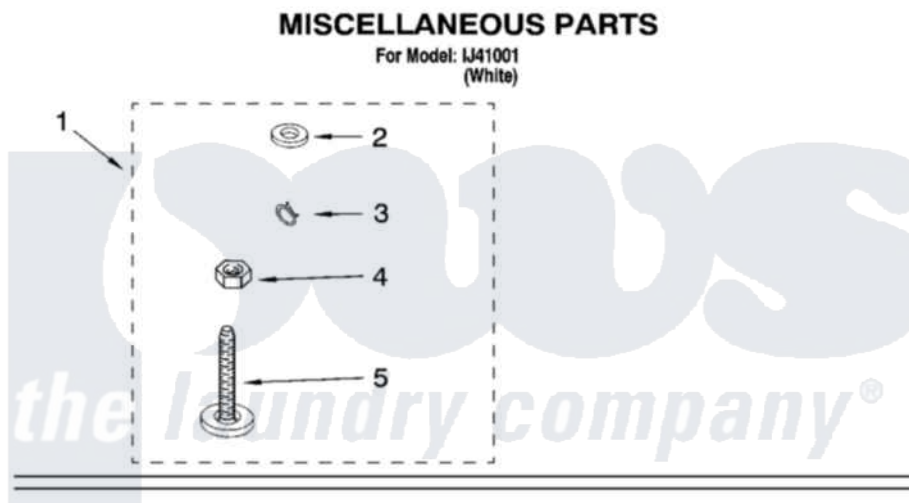

**Whirlpool IJ41001 10 - MISCELLANEOUS PARTS, OPTIONAL PARTS
(NOT INCLUDED)**

Whirlpool [Residential Whirlpool IJ41001 Washer Parts](#) Parts Diagram 10 - MISCELLANEOUS PARTS, OPTIONAL PARTS (NOT INCLUDED)

[Click on the part number to view part](#)

Item	Original Part Number	Replaced By	Status	Part Description
1	3976263	285654		Parts-Misc
2	3976300	16123		Washer Inlet-Hose Miscellaneous Parts Must be Ordered Separately.
3	3366912	356138		Clamp, Hose
4	3359452			Nut, Lock
5	389102	W10001130		Foot, Leveling
	72017			Paint, Touch-Up
"	350938			Paint, Pressurized Spray B
"	350930			Paint, Pressurized Spray B
"	799344			Paint, Touch-Up)
"	BLANK		Not Available	OIL
"	350572			Oil
"	BLANK		Not Available	LUBRICANT
"	285208			Lubricant