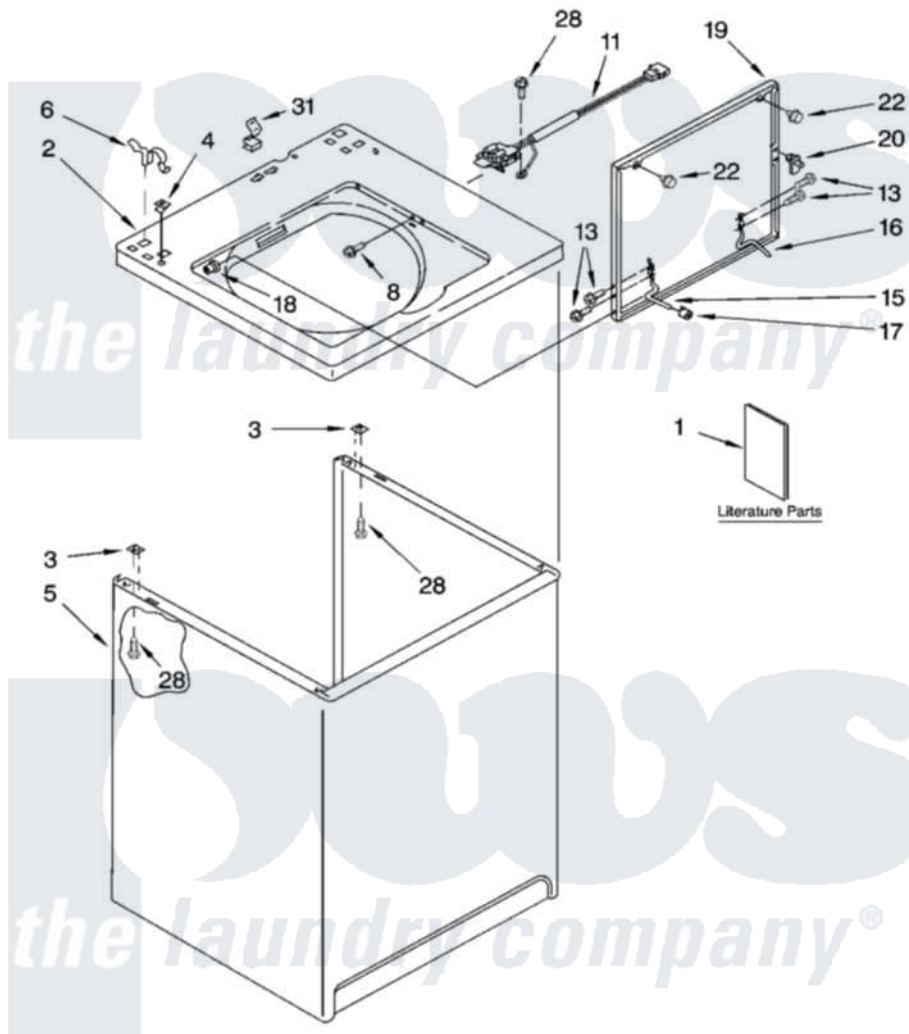

Whirlpool IJ42001 01 - TOP AND CABINET PARTS

Inqlis

TOP AND CABINET PARTS

For Model: IJ42001
(White)

AUTOMATIC
WASHER

1-01 Utzo In U.S.A. (awm)

1

Part No. 8179600

Whirlpool [Residential Whirlpool IJ42001 Washer Parts](#) Parts Diagram 01 - TOP AND CABINET PARTS

[Click on the part number to view part](#)

Item	Original Part Number	Replaced By	Status	Part Description
1	LIT3361044		Not Available	Literature Parts (Installation Instructions)
"	LIT3955166		Not Available	Literature Parts (Use & Care Guide)
"	LIT3954578		Not Available	Literature Parts (Wiring Diagram)
2	8274315		Not Available	Top (White)
3	62750			Spacer, Cabinet To Top (4)
4	357213			Nut, Push-In
5	63424			Cabinet
6	62780			Clip, Top And Cabinet And Rear Panel
8	3356311			Screw And Washer, Lid Switch Shield
11	3949237	3949247		Switch-Lid
13	3351355	W10119828		Screw, Lid Hinge Mounting
15	54584			Hinge, Lid
16	91770			Hinge, Lid

17	19119	Bumper, Lid Hinge	
18	21258	Bearing, Lid Hinge	
19	3361411	W10193874	Lid
20	358684	Strike, Lid Switch	
22	9724509	Bumper, Lid	
28	3390631	Screw, 10-16 X 3/8	
31	90016	Clip, Pressure Switch Hose	